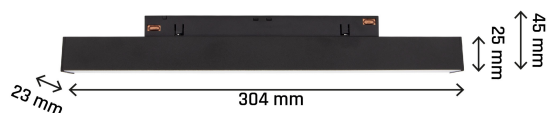

SYSTEM SHIFT - LINE S

WLD+40008

See
more

On track luminaire SYSTEM SHIFT - LINE S, with a power of 8 W, high light efficacy 123 lm/W. It is made of high-quality components, supported by a 5-year warranty. It also stands out for its very high colour rendering index RA>90. It shines with a warm light (3000K), which promotes relaxation and rest, making the illuminated room cosier. Designed to be mounted on a track.

Power	8 W	Voltage	48 V
Colour temperature	3000 K	Colour of light	WW
Beam angle	100 °	Degree of protection (IP)	IP20

Technical data

Code	WLD+40008
Power	8 W
Nominal current	170 mA
Voltage	48 V
Energy consumption	8 kWh/1000h
Frequency	DC Hz
Protection class	III
Power factor	1
Useful luminous flux*	980 lm (360°)
Luminous flux**	400 lm (360°)
Lamp efficacy	123 lm/W
Luminous intensity	135 cd
Colour temperature	3000 K
Colour of light	WW
Beam angle	100 °
RA	>90
Light source included	Yes
Producer of LED diodes	osram
Uniformity of color SDCM max	5
Dimmable	No
Working temperature range	-20 to +40 °
Lifespan	50000 h
Housing material	AL+PC
Degree of protection (IP)	IP20
Colour	Czarny
Dimension (AxBxC)	304x23x42 mm
For use	Inside
Assembly method	NA SZYŃĘ
Application	Inside
Made in	PRC