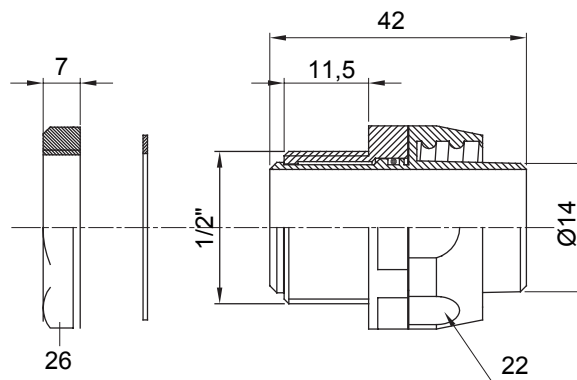

Straight and revolving coupling device for sheath with IP54 protection degree.

Colour	Grey RAL 7035	IP degree	IP54
GAS pitch	1/2"	Sheath Ø (mm)	14
Type	Revolving	Electrocod	210

### DIMENSIONAL