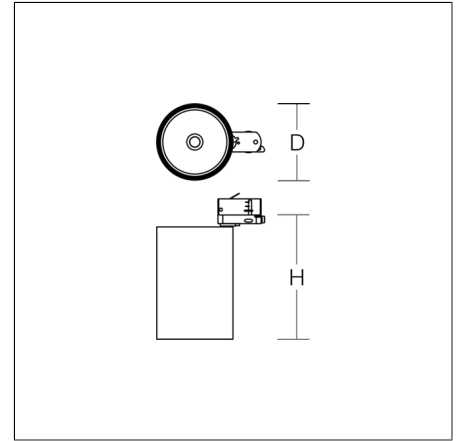

DEECOS S maxi

742182.004.1 | Surface mounted projector

Surface mounted projectors
4051859751427
D 123, H 200

Track on ceiling, Wall track
silver

LED surface-mounted projector in modern design with no visible cooling ribs. Housing: die-cast aluminium, powder-coated. Rotation range: 356°. Swivel range: 90°. Black plastic ring and recessed LED to prevent glare from the side. Optical assembly with reflector made of MIRO-Silver with 98% total light reflection for outstanding efficiency - can be changed without tools. Best colour rendering index Ra>90. With multi adaptor for 3-circuit tracks 230 V. Suitable for Track on ceiling, Wall track. High quality converter without flickering and stroboscopic effect. The following accessories can be mounted without use of tools: interchangeable lenses, decorative glasses, honeycomb louvre, clear and frosted diffusers, white interchangeable plastic ring.

Product specifications

Diameter D	123 mm
Height H	200 mm
Weight	1.46 kg
Light source	LED
Colour temperature	4000 K
Rated luminous flux	5600 lm
System power	43 W
System efficiency	130 lm/W
Glare evaluation UGR (4H 8H)	16,7
Beam angle	38°
Rated life	50000 h (L90/B10)
Colour rendering index (CRI)	92
Colour tolerance	2
Photobiological safety according to EN 62471	Risk group 1
Driver	Converter
Control	on/off
Voltage	220 - 240 V / 50 - 60 Hz
Luminaires on B10A fuse	15
Luminaires on B16A fuse	24
Luminaires on C10A fuse	24
Luminaires on C16A fuse	40
Inrush current / Inrush current duration	22 A / 260 µs
CIE Flux Code / CEN Flux Code	100 100 100 100 100
Type of protection	IP 20
Protection class	I
Filament test	650°C - 30 seconds
Impact resistance	IK06
Ambient temperature	25 °C
Conformity mark	CE, EAC