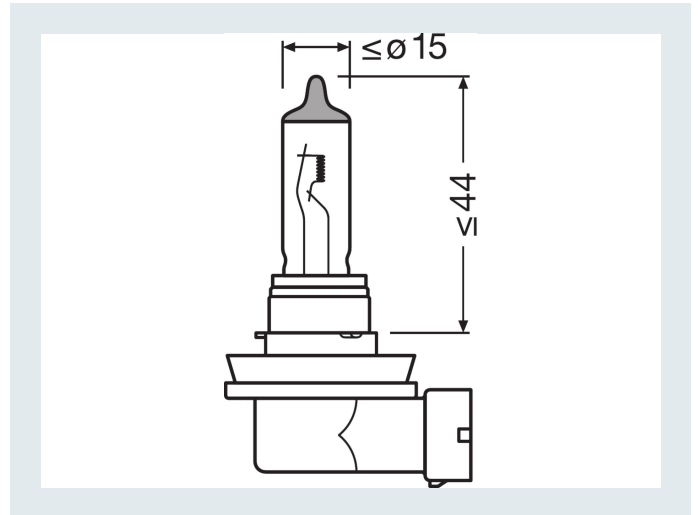

NEOLUX®
GERMAN TECHNOLOGY

NEOLUX Automotive Lighting
OSRAM GmbH

Marcel-Breuer-Str 6
80807 Munich, Germany

Phone +49 89 6213-0
Fax +49 89 6213-2020

www.neolux-lighting.com