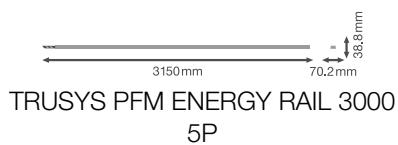

TECHNICAL DATA

Dimensions & Weight

Length	3150 mm
Width	70.2 mm
Height	38.8 mm
Product weight	3260.00 g

Materials & Colors

Product color	White

Application & Mounting

Ambient temperature range	-25...+60 °C
Type of protection	IP20
Mounting type	Surface
Mounting location	Ceiling
With light source	No

Certificates & Standards

Standards	CE

EQUIPMENT / ACCESSORIES

– Various accessories available

DOWNLOAD DATA

Documents and certificates	Document name
User instruction / safety instructions	User Instruction Trunking System