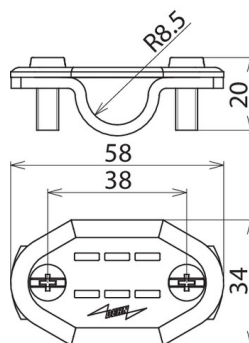

### NST 16 ON AL (490 116)

Figure without obligation

Type	NST 16 ON AL
Part No.	490 116
Material of plate	Al
Material of saddle clamp	Al
Clamping range Rd	16 mm
Material of screw	StSt
Screw	⌀ M6 x 16 mm
Weight	24 g
Customs tariff number	83100000
GTIN	4013364306479
PU	50 Stk