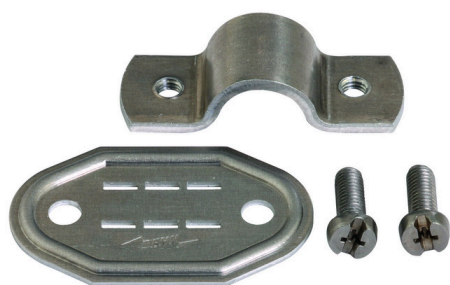

### NST 16 ON AL (490 116)

Figure without obligation

Type	NST 16 ON AL
Part No.	490 116
Material of plate	Al
Material of saddle clamp	Al
Clamping range Rd	16 mm
Material of screw	StSt
Screw	⌀ M6 x 16 mm
Weight	24 g
Customs tariff number	83100000
GTIN	4013364306479
PU	50 Stk

All number plates are available with different numbers or lettering on request!