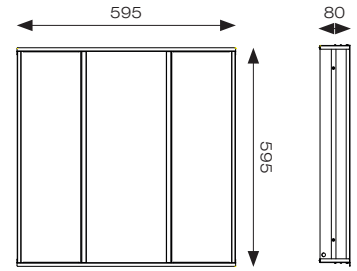

Lota CCT Recessed Modular

- Recessed luminaire suitable for educational or commercial applications
- UGR<19 (unified glare rating) compliant luminaire ideal for most interior
- Selectable CCT between 3000K, 4000K and 6000K output
- Powder coated steel construction
- LED lifespan L80 B10 54,000 hours
- TP(a) as Standard

OCTO
Option Available

Powered by
CASAMBI

INPUT	HERTZ	TEMP	LIFETIME (HRS)	CRI	SDCM	BEAM ANGLE	CLASS	IP
220-240V	50/60Hz	-20°C to 40°C	L80 B10 54,000	Ra 80	6	85°	2	IP20

CODE	DESCRIPTION	WATTAGE	CCT	LUMENS	LM/W	UGR	TRADE
ALOTLED	600 x 600 - CCT Selectable	31W	3000K/4000K/6500K	3510lm (4000K)	117lm (4000K)	18	£106.00