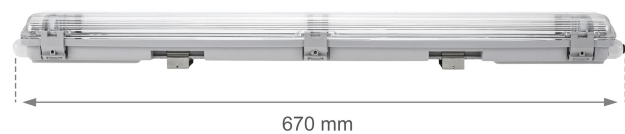

LIMEA LED TUBE SLIM

SLI028014_SLIM

See
more

Hermetic luminaire LIMEA LED TUBE SLIM for replaceable light source. It has a very high degree of protection IP65, providing protection against the ingress of dust and water jets. Suitable for both surface and suspended mounting.

IP65

Voltage **250 V**

Socket **G13**

Degree of protection (IP) **IP65**

Technical data

Code	SLI028014_SLIM
Voltage	250 V
Frequency	50HZ Hz
Protection class	II
Power supply included	No
Light source included	No
Working temperature range	-20/+40 °
Housing material	PS
Socket	G13
Degree of protection (IP)	IP65
Colour	Szary
Dimension (AxBxC)	710x90x63 mm
For use	Inside/Outside
Assembly method	On the ceiling, Suspended
Application	INT/EXT
Made in	PRC
Other	MAX 20W LED TUBE, MAX 8szt w linii ,