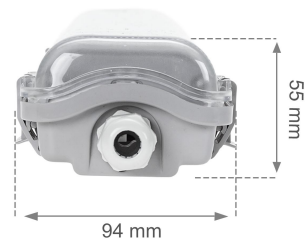

LIMEA LED TUBE SLIM

SLI028014_SLIM

See
more

Hermetic luminaire LIMEA LED TUBE SLIM for replaceable light source. It has a very high degree of protection IP65, providing protection against the ingress of dust and water jets. Suitable for both surface and suspended mounting.

IP65

Voltage **250 V**

Socket **G13**

Degree of protection (IP) **IP65**

Technical data

Code	SLI028014_SLIM
Voltage	250 V
Frequency	50HZ Hz
Protection class	II
Power supply included	No
Light source included	No
Working temperature range	-20/+40 °
Housing material	PS
Socket	G13
Degree of protection (IP)	IP65
Colour	Szary
Dimension (AxBxC)	710x90x63 mm
For use	Inside/Outside
Assembly method	On the ceiling, Suspended
Application	INT/EXT
Made in	PRC
Other	MAX 20W LED TUBE, MAX 8szt w linii ,