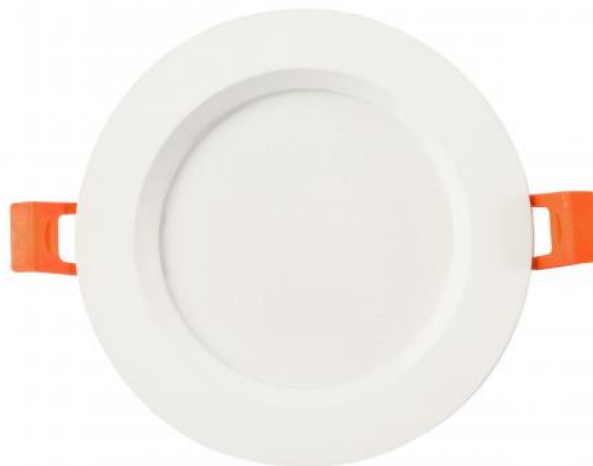

# DURE 3 MAX

SLI043014NW\_PW

See  
more

Downlight luminaire DURE 3 MAX, with a power of 18 W, high light efficacy 122 lm/W. It is made of high-quality components, supported by a 5-year warranty. It has a high IP44 rating, making it ideal for use in rooms with high humidity. Lights up with neutral light - the most universal colour (4000K), which is suitable for the rooms we use on a daily basis, ensuring comfort during everyday activities. Designed for recessed mounting. The product is certified by the National Institute of Hygiene, so it can be used in rooms with high hygienic requirements.

Power	<b>18 W</b>	Voltage	<b>230 V</b>
Luminous flux*	<b>2200 lm (360°)</b>	Colour temperature	<b>4000 K</b>
Colour of light	<b>Neutral white</b>	Beam angle	<b>110 °</b>
IK	<b>6</b>	Degree of protection (IP)	<b>IP44</b>

## Technical data

Code	SLI043014NW_PW
Power	18 W
Nominal current	94 mA
Voltage	230 V
Energy consumption	18 kWh/1000h
Frequency	50HZ Hz
Protection class	II
Power factor	0.8
Useful luminous flux*	2200 lm (360°)
Luminous flux**	1500 lm (360°)
Lamp efficacy	122 lm/W
Colour temperature	4000 K
Colour of light	Neutral white
Beam angle	110 °
RA	80
Uniformity of color SDCM max	5
Dimmable	No
Working temperature range	-20/+40 °
Lifespan	50000 h
Housing material	PA6+Aluminum
IK	6
Degree of protection (IP)	IP44
Colour	White
Dimension (AxBxC)	190x30 mm
Mounting hole	155 mm
For use	Inside
Assembly method	Recessed
Application	INT
Made in	PRC