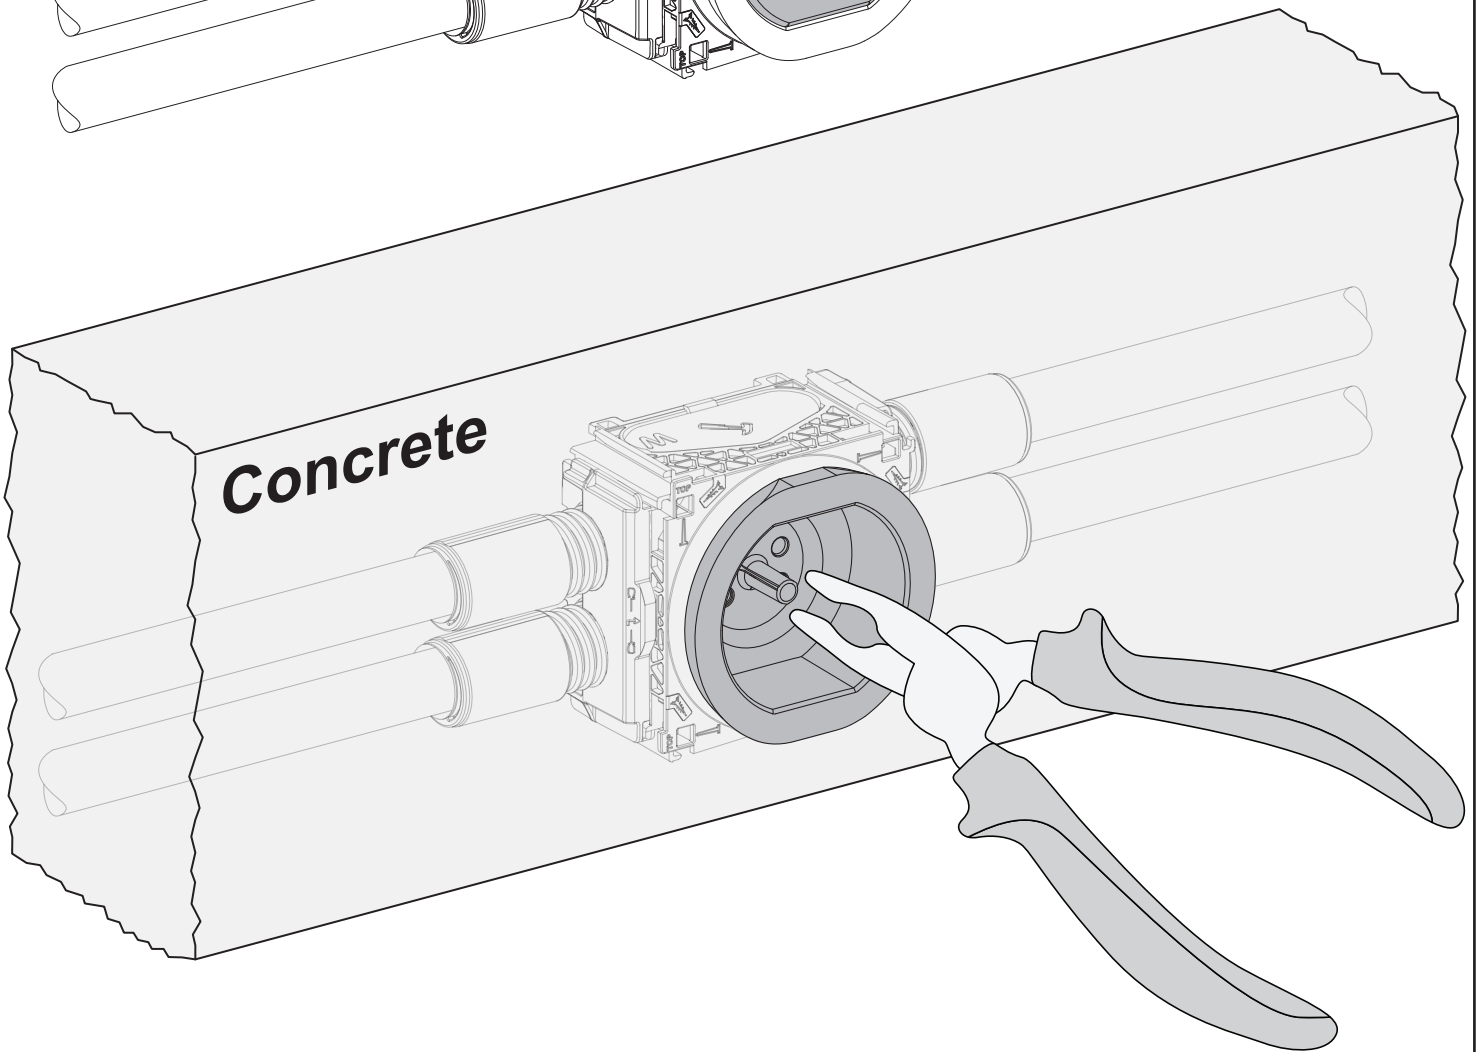

# Multifix Cast in Lid

NNZ5677400-00

Schneider-Electric Industries SAS,  
35 Rue Joseph Monier,  
92500 Rueil Malmaison,  
France  
[www.se.com/contact](http://www.se.com/contact)

**Schneider**  
Electric™