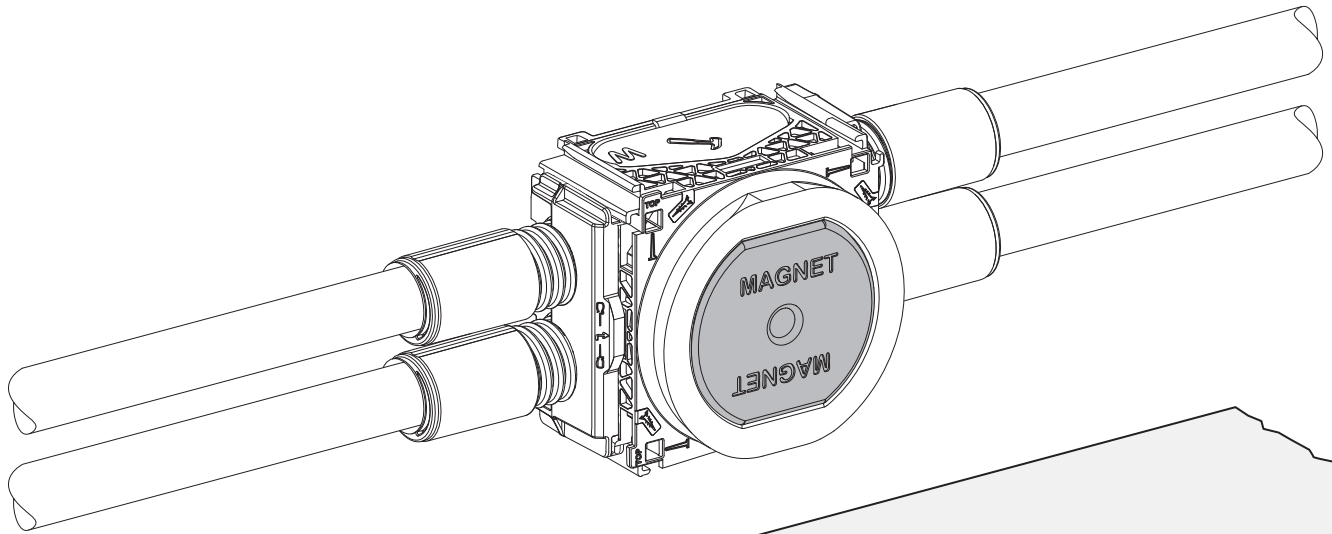

# Multifix Cast in Lid

NNZ5677400-00

Schneider-Electric Industries SAS,  
35 Rue Joseph Monier,  
92500 Rueil Malmaison,  
France  
[www.se.com/contact](http://www.se.com/contact)

**Schneider**  
Electric™