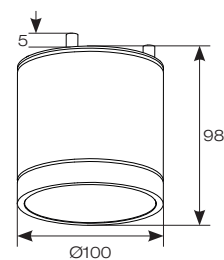

Furia

- Shallow die-cast surface downlight suitable for commercial, hospitality and retail applications
- Modern aesthetic appearance
- 35° beam angle
- Triac dimmable as standard

Graphite

White

Powered by CASAMBI

INPUT	HERTZ	TEMP	LIFETIME (HRS)	CRI	SDCM	BEAM ANGLE	CLASS	IP
230V	50/60Hz	-20°C to 40°C	L70 30,000	Ra 80	3	35°	1	IP55

CODE	DESCRIPTION	WATTAGE	CCT	LUMENS	LM/W	TRADE
AFULED/W	Warm White - White	10W	3000K	719lm	74lm	£98.50
AFULED/GR	Warm White - Graphite					£98.50