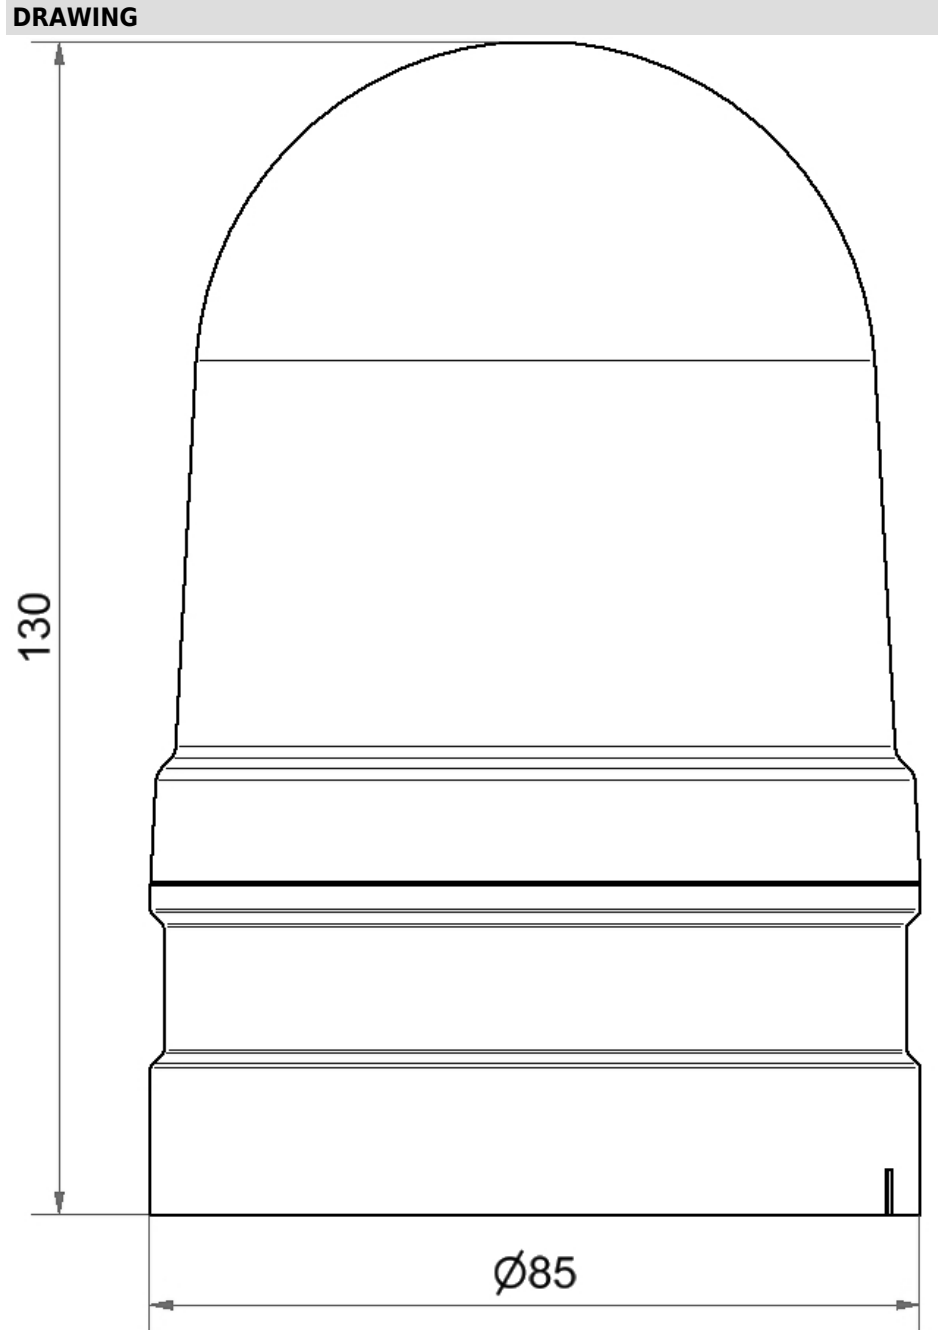

Midi free-standing Beacons / EvoSIGNAL
Midi Rotating 115-230VAC YE

For additional installation and mounting information, refer to the appropriate user guide at www.werma.com. This printed copy is for information only and is subject to alteration.