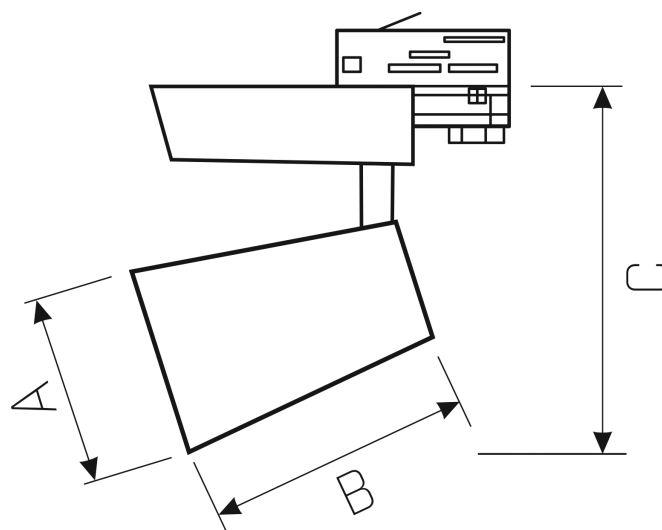

ESTRA

W0JP04908

LED luminaire ESTRA, with a power of 19 W, high light efficacy 130 lm/W. It is made of high-quality components, supported by a 5-year warranty. It also stands out for its very high colour rendering index RA>90. Lights up with neutral light - the most universal colour (4000K), which is suitable for the rooms we use on a daily basis, ensuring comfort during everyday activities. Narrow beam angle 60° gives directional light so that selected objects or surfaces can be better exposed. Designed to be mounted on a track.

| | | | |
|--------------------|---------------|---------------------------|----------------------|
| Power | 19 W | Voltage | 230 V |
| Colour temperature | 4000 K | Colour of light | Neutral white |
| Beam angle | 60 ° | Degree of protection (IP) | IP20 |

Technical data

| | |
|------------------------------|----------------|
| Code | WQJP04908 |
| Power | 19 W |
| Nominal current | 90.9 mA |
| Voltage | 230 V |
| Energy consumption | 19 kWh/1000h |
| Frequency | 50HZ Hz |
| Protection class | I |
| Power supply included | + |
| Manufacturer of power supply | TCI |
| Power factor | 0.93 |
| Useful luminous flux* | 2470 lm (360°) |
| Luminous flux** | 1805 lm (360°) |
| Lamp efficacy | 130 lm/W |
| Colour temperature | 4000 K |
| Colour of light | Neutral white |
| Beam angle | 60 ° |
| RA | 90 |
| Light source included | + |
| Producer of LED diodes | CREE |
| Uniformity of color SDCM max | 3 |
| Dimmable | OPC |
| Working temperature range | -20/+40 ° |
| Lifespan | 50000 h |
| Housing material | Aluminum |
| Degree of protection (IP) | IP20 |
| Colour | White |
| Dimension (AxBxC) | 109x130x190 mm |
| For use | Inside |
| Assembly method | on track |
| Application | Inside |
| Made in | PL |