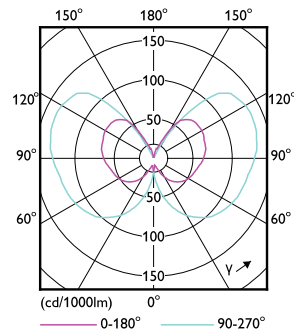

Product data

General Information		Input Frequency	
Cap-Base	E27 [E27]	Power Consumption	50 to 60 Hz
Nominal lifetime	15,000 hour(s)	Lamp Current (Nom)	2.3 W
Switching Cycle	20,000	Wattage Equivalent	21 mA
Rated Lifetime (Hours)	15,000 hour(s)	Starting Time (Nom)	11 W
Lighting Technology	LED	Warm-up time to 60% light	0.5 s
		Power Factor (Fraction)	0.54
		Voltage (Nom)	220-240 V
Light Technical		Temperature	
Color Code	818 [CCT of 1800K]	T-Case Maximum (Nom)	40 °C
Color Code	818 [CCT of 1800K]		
Luminous Flux	100 lumen	Controls and Dimming	
Color Designation	1800	Dimmable	No
Correlated Color Temperature (Nom)	1800 K	Mechanical and Housing	
Luminous Efficacy (rated) (Nom)	43.00 lm/W	Bulb Finish	smoky
Color Consistency	<6	Bulb Shape	ST64
Color rendering index (CRI)	80		
LLMF At End Of Nominal Lifetime (Nom)	70 %		
Operating and Electrical			
Line Frequency	50 to 60 Hz		

Product	D	C
LEDclassic 11W ST64 E27 smoky ND RFSRT4	64 mm	143 mm

Photometric data

Spectral Power Distribution Colour - LEDclassic 11W ST64 E27 smoky ND RFSRT4

Light Distribution Diagram - LEDclassic 11W ST64 E27 smoky ND RFSRT4