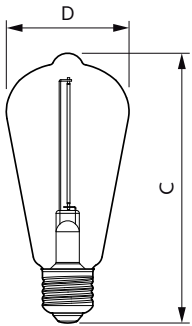

Product	D	C
LEDclassic 11W ST64 E27 smoky ND RFSRT4	64 mm	143 mm

Photometric data

Spectral Power Distribution Colour - LEDclassic 11W ST64 E27 smoky ND RFSRT4

Light Distribution Diagram - LEDclassic 11W ST64 E27 smoky ND RFSRT4