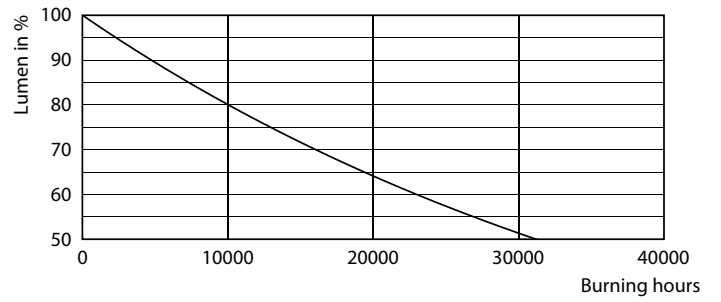

Classic filament LEDbulbs

Lifetime

Lumen Maintenance Diagram - LEDclassic 11W ST64 E27 smoky ND RFSRT4