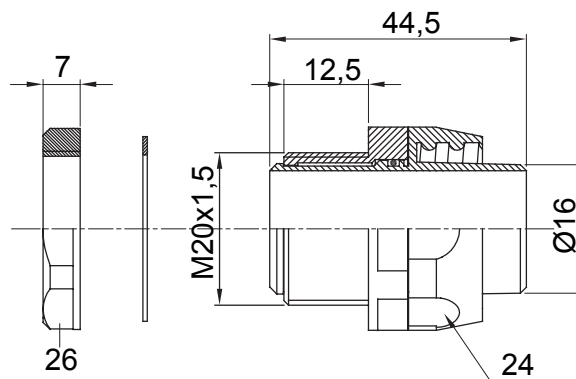

Product Data Sheet

DX54016

DF Range

Straight and revolving coupling device for sheath with IP54 protection degree.

Colour	Grey RAL 7035	IP degree	IP54
ISO pitch	M 20x1.5	Sheath Ø (mm)	16
Type of pitch	M20	Type	Revolving
Electrocod	210		

DIMENSIONAL

TECHNICAL SYMBOLOGY

IP

IP54

STANDARDS/APPROVALS