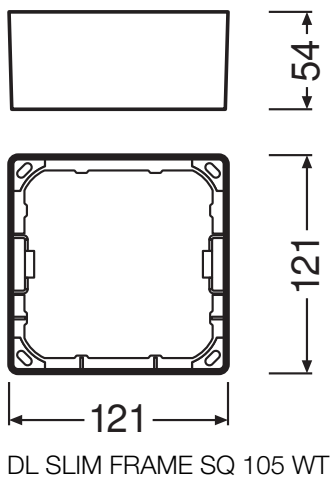

PRODUCT DATASHEET

DL SLIM FRAME SQ 105 WT

DOWNLIGHT SLIM SQUARE FRAME | Surface mounting frame, square shape

Areas of application

- General illumination
- Public areas
- Stairways
- Corridors
- Foyers
- Shops

Product benefits

- Cable entry on the side for electrical connection with low profil
- Easy installation thanks to included drilling template

Product features

- Low mounting depth
- Robust polycarbonate casing
- Mounting accessories included

TECHNICAL DATA

Dimensions & Weight

Length	121.0 mm
Width	121.0 mm
Height	54 mm
Product weight	48.00 g

Materials & Colors

Product color	White
---------------	-------

Application & Mounting

Mounting location	Ceiling / Wall
-------------------	----------------

LOGISTICAL DATA

Product code	Packaging unit (Pieces/Unit)	Dimensions (length x width x height)	Gross weight	Volume
4058075079397	Folding box 1	60 mm x 130 mm x 130 mm	96.00 g	1.01 dm ³
4058075079403	Shipping box 6	380 mm x 140 mm x 154 mm	696.00 g	8.19 dm ³