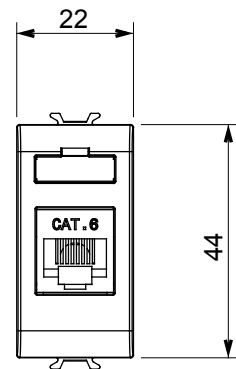

Product Data Sheet

GW10424

CHORUSMART - Domestic range

Wide range of control devices, sockets for power supply (conforming to national and international standards) signal pick-up, climate control, comfort management, technical alarm signalling and emergency lighting management. The ChoruSmart modular devices are available in five colours, glossy white, satin white, natural beige, satin black and lacquered titanium and in various sizes from 1/2, 1, 2 and 3 modules. Thanks to the mounting supports for rectangular, square and round boxes, endless combinations can be created with the ChoruSmart range of plates.

Category	Data socket	Description	RJ45
Colour	Glossy white	Use category	6
Cables	FTP	Connection	Toolless
Number pairs	4	Standard	EN 60603-7-5
No. modules	1	Electrocod	3722
Material	Technopolymer		

DIMENSIONAL