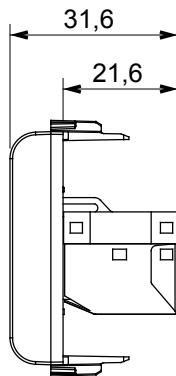

Product Data Sheet

GW10424

CHORUSMART - Domestic range

Wide range of control devices, sockets for power supply (conforming to national and international standards) signal pick-up, climate control, comfort management, technical alarm signalling and emergency lighting management. The ChoruSmart modular devices are available in five colours, glossy white, satin white, natural beige, satin black and lacquered titanium and in various sizes from 1/2, 1, 2 and 3 modules. Thanks to the mounting supports for rectangular, square and round boxes, endless combinations can be created with the ChoruSmart range of plates.

Category	Data socket	Description	RJ45
Colour	Glossy white	Use category	6
Cables	FTP	Connection	Toolless
Number pairs	4	Standard	EN 60603-7-5
No. modules	1	Electrocod	3722
Material	Technopolymer		

DIMENSIONAL