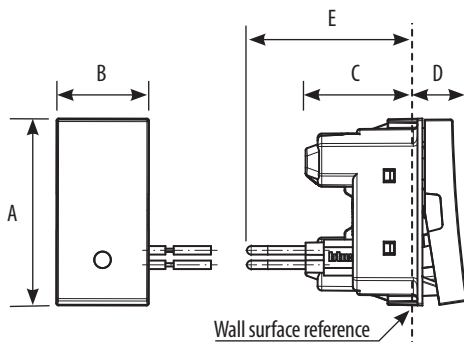

Overall dimensions (mm)

	A	B	C	D	E
..4001..	45.1	22.3	27	11.9	29.5
..4002..	45.1	22.3	28.1	11.9	30.6

Technical characteristics

- Protection index

(considering a complete installation, including cover plate)
Penetration by solid bodies/liquid: IP40

- Mechanical characteristics

Impact test: IK 04

- Material characteristics

Material:
Case: PC (Polycarbonate)
Key cover: ABS - ABS/PC
UV resistant.

Self-extinguishing:

850° C / 30 s for insulating parts holding live parts in place
650° C / 30 s for other parts made of insulating materials

- Electrical characteristics

Voltage: 250 V a.c.
Current: 16AX

- Climatic characteristics

Storage temperature: -10° C to +70° C
Use temperature: -5° C to +35° C

Cleaning

Clean the surface with a cloth.
Do not use acetone, tar-removing cleaning agents or trichloroethylene.
Caution: Always test before using special cleaning products.

Standards and approvals

Compliance with standards IEC/EN 60669-1.
Refer to e.catalogue.