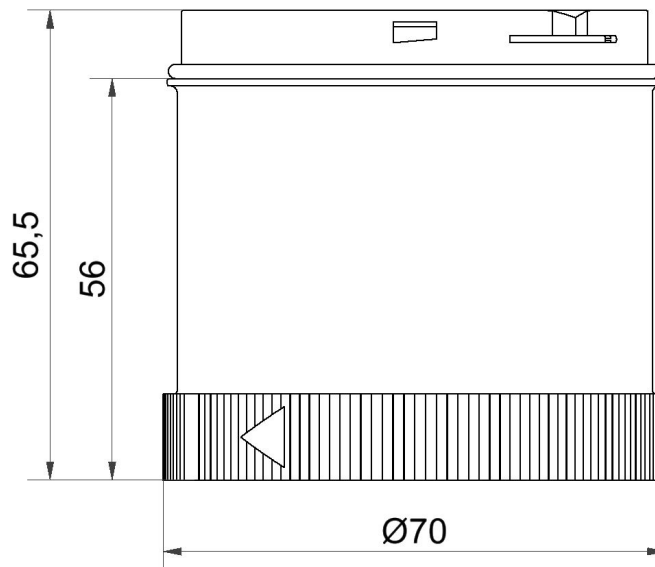

Modular Signal Towers / KombiSIGN 72
TwinLIGHT Classic 24VAC/DC YE

EAC certificate available	Yes
Conforms with UKCA (Importer)	Yes (WERMA (UK) Ltd.)
Conforms with CMIM	No
Conforms with AS-I	No
ICAO Certification	No
Conforms with DNV	No
Conforms with RoHS CN	No
Conforms with VdS	No
MTTF-value [years]	2598

DRAWING

! For additional installation and mounting information, refer to the appropriate user guide at www.werma.com. This printed copy is for information only and is subject to alteration.