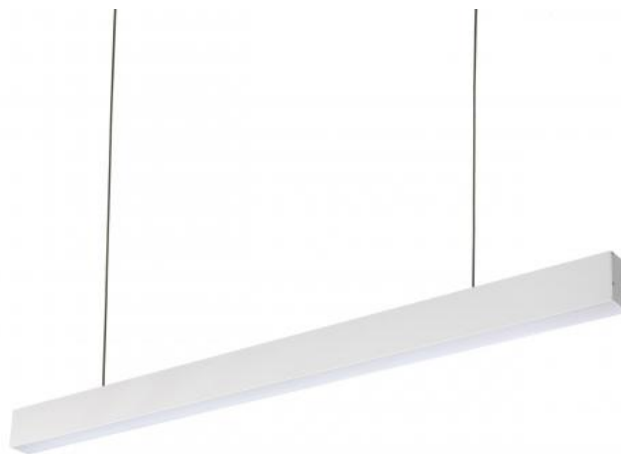

ALLDAY INSPIRE ONE

WQJP06307

See
more

LED luminaire ALLDAY INSPIRE ONE, with a power of 30 W, high light efficacy 125 lm/W. It is part of the ALLDAY INSPIRE series, which is characterised by modern design, high-quality materials and a wide range of components and accessories that allow for the personalisation of the luminaires. It is made of high-quality components, supported by a 5-year warranty. It also stands out for its very high colour rendering index RA>90. Lights up with neutral light - the most universal colour (4000K), which is suitable for the rooms we use on a daily basis, ensuring comfort during everyday activities. Narrow beam angle 90° gives directional light so that selected objects or surfaces can be better exposed. Suitable for both surface and suspended mounting.

Power	30 W	Voltage	230 V
Colour temperature	4000 K	Colour of light	Neutral white
Beam angle	90 °	Degree of protection (IP)	IP20

Technical data

Code	WQJP06307
Power	30 W
Nominal current	167 mA
Voltage	230 V
Energy consumption	30 kWh/1000h
Frequency	50HZ Hz
Protection class	I
Power supply included	Yes
Manufacturer of power supply	TRIDONIC
Power factor	0.93
Useful luminous flux*	3750 lm (360°)
Luminous flux**	3325 lm (360°)
Lamp efficacy	125 lm/W
Colour temperature	4000 K
Colour of light	Neutral white
Beam angle	90 °
RA	90
Light source included	+
Producer of LED diodes	SAMSUNG
Uniformity of color SDCM max	3
Dimmable	OPC
Working temperature range	-20/+40 °
Lifespan	50000 h
Housing material	Aluminum
Degree of protection (IP)	IP20
Colour	White
Dimension (AxBxC)	1120X44X74 mm
For use	Inside
Assembly method	On the ceiling, Suspended
Application	Inside
Made in	PL
Other	L90B10 - 74000h ,