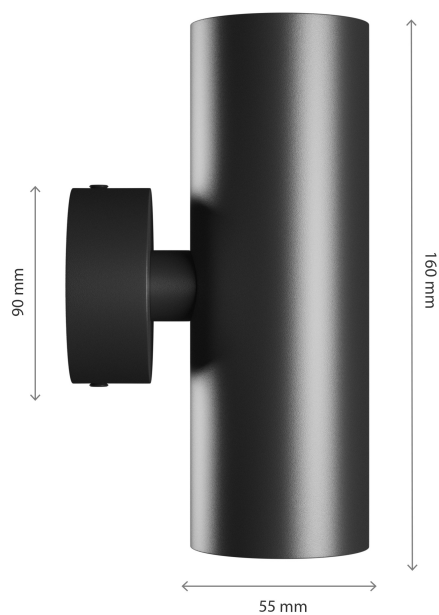

SQUALLA VARIOSA TUBO 2XGU10

SLIP006018

See
more

Wall lamp SQUALLA VARIOSA TUBO 2XGU10 for replaceable light source. Designed for surface mounting.

Voltage **250 V**

Socket **GU10**

Degree of protection (IP) **IP20**

Technical data

Code	SLIP006018
Voltage	250 V
Protection class	I
Light source included	No
Working temperature range	-20/+40 °
Lifespan	17000 h
Housing material	Aluminum
Socket	GU10
Degree of protection (IP)	IP20
Colour	Black
Dimension (AxBxC)	55X160X90 mm
For use	Inside
Assembly method	On the ceiling
Application	Inside
Made in	PRC
Other	MAX 10W LED, NO INTENDED FOR HALOGEN ,