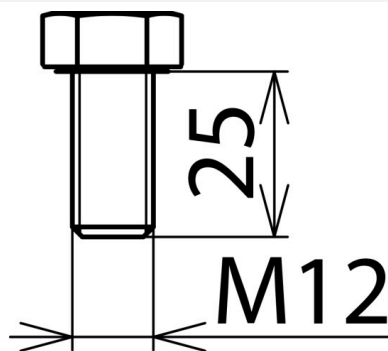

SKS M12X25 V2A (561 925)

Figure without obligation

Figure without obligation

Type	SKS M12X25 V2A
Part No.	561 925
Dimensions	M12 x 25 mm
Material	StSt A2-70
Standard	In accordance with DIN 933
Weight	35 g
Customs tariff number	73181575
GTIN	4013364056244
PU	1 Stk