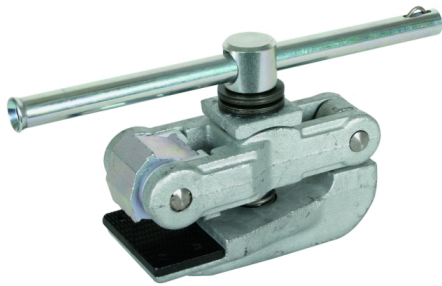

## SAK PFE KN (792 450)

- Earthing clamp for railway tracks
- With detachable tommy bar (locking spring)
- For profile-free earthing of track profiles S49, S54, S64 and UIC60

Figure without obligation

Figure without obligation

Type	SAK PFE KN
Part No.	792 450
Anti-rotation cable lug	PK2 (Ø10.5 mm)
Cable material	Cu
For cable cross-section	50 mm <sup>2</sup>
Max. short-circuit current I <sub>k</sub> 0.06 s	34.0 kA
DB drawing No.	3 Ebgw 01.53 Bl. 1
DB material No.	157 535
Material (pressure plate)	Hardened steel
Material (clamp body)	MCl/iZn
Material (shaft)	Stainless steel
Weight	2,6 kg
Customs tariff number	85389099
GTIN	4013364051744
PU	1 Stk