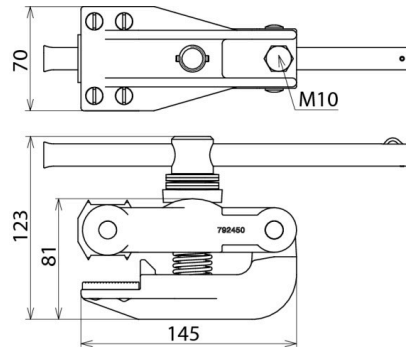

## SAK PFE KN (792 450)

- Earthing clamp for railway tracks
- With detachable tommy bar (locking spring)
- For profile-free earthing of track profiles S49, S54, S64 and UIC60

Figure without obligation

Figure without obligation

Type	SAK PFE KN
Part No.	792 450
Anti-rotation cable lug	PK2 (Ø10.5 mm)
Cable material	Cu
For cable cross-section	50 mm <sup>2</sup>
Max. short-circuit current I <sub>k</sub> 0.06 s	34.0 kA
DB drawing No.	3 Ebgw 01.53 Bl. 1
DB material No.	157 535
Material (pressure plate)	Hardened steel
Material (clamp body)	MCl/iZn
Material (shaft)	Stainless steel
Weight	2,6 kg
Customs tariff number	85389099
GTIN	4013364051744
PU	1 Stk