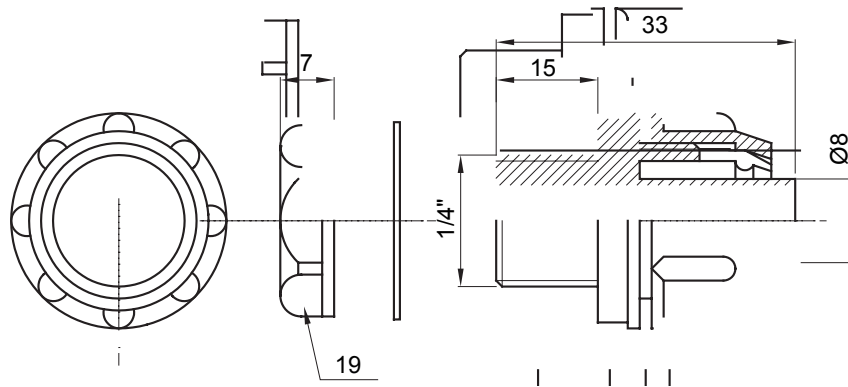

Straight and revolving coupling device for sheath with IP54 protection degree.

Colour	Grey RAL 7035	IP degree	IP54
GAS pitch	1/4"	Sheath Ø (mm)	8
Type	Fixed	Electrocod	210

DIMENSIONAL

TECHNICAL SYMBOLOGY