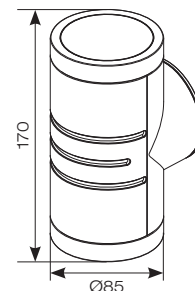

# Reef Bi-Directional Wall Light Connected by WiZ

Voice Control

- Durable WiZ embedded outdoor bi-directional wall light suitable for residential and hospitality applications
- Polycarbonate construction ideal for coastal applications
- Choice of matt white or black finishes
- Polycarbonate construction ideal for coastal applications
- Refined durable finish suitable for the challenging environments with adverse weather conditions
- Tunable between 2700K - 6500K via WiZ App and voice control
- Unique lockable installation base plate with push fit loop-in loop-out terminals for ease of installation

Black

OCTO Embedded

Connected by  
**WiZ**

Unique Click and Lock Mounting Bracket

White

INPUT	HERTZ	TEMP	LIFETIME (HRS)	CRI	SDCM	BEAM ANGLE	CLASS	IP
220-240V	50Hz	-20°C to 40°C	L70 54,000	Ra 80	6	90°	2	IP65

CODE	DESCRIPTION	WATTAGE	CCT	LUMENS	LM/W	TRADE
AREELEDWL/OCTOW	Tunable White - Black	10W	2700K-6500K	780lm (2700K) - 825lm (6500K)	78lm (2700K) - 82lm (6500K)	£89.00
AREELEDWL/WH/OCTOW	Tunable White - White					£89.00