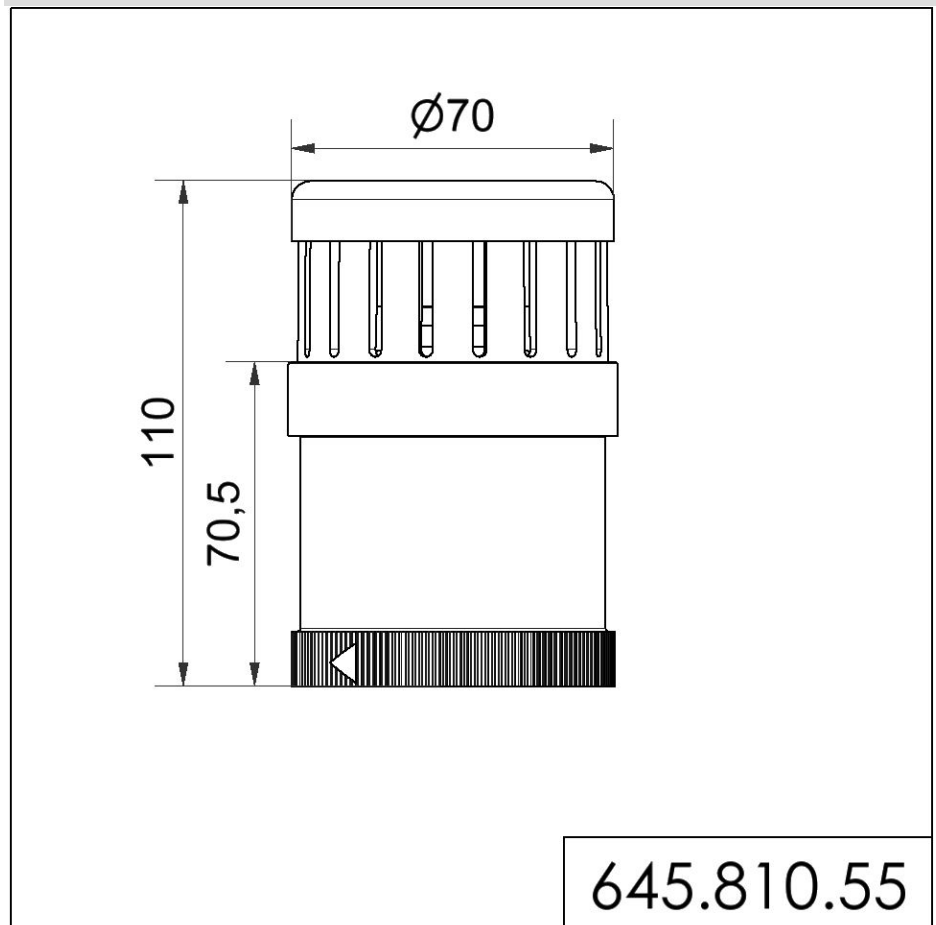

KombiSIGN 71 / Audible Devices 645

Siren self-adjusting Pulse tone 24VDC BK

Conforms with AS-I	No
ICAO Certification	No
Conforms with DNV	No
Conforms with RoHS CN	No
Conforms with VdS	No

DRAWING

! For additional installation and mounting information, refer to the appropriate user guide at www.werma.com. This printed copy is for information only and is subject to alteration.