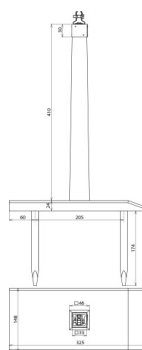

DLS 6.10 134X300X598 EHI (240 000)

Figure without obligation

Type	DLS 6.10 134X300X598 EHI
Part No.	240 000
Material	oak (impregnated)
Dimensions (l x w x h)	134 x 300 x 598 mm
Support Rd	6-10 mm
Material of conductor holder	StSt
Type of conductor holder	conductor holder with claw
Weight	1,5 kg
Customs tariff number	44219999
GTIN	4013364022614
PU	1 Stk

We reserve the right to introduce changes in performance, configuration and technology, dimensions, weights and materials in the course of technical progress. The figures are shown without obligation.