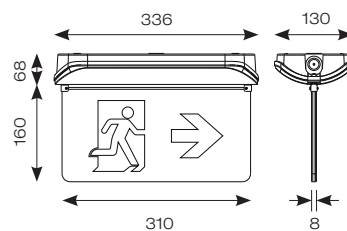

Harrier IP65 Blade Exit Sign

- Self-test as standard
- Optional hanging blade legends (supplied with self-adhesive legend as standard) for enhanced appearance
- Aesthetically designed for modern appearance
- 20mm side and rear cable entries
- High output LED performance and distribution allows maximum spacing providing reduced cost