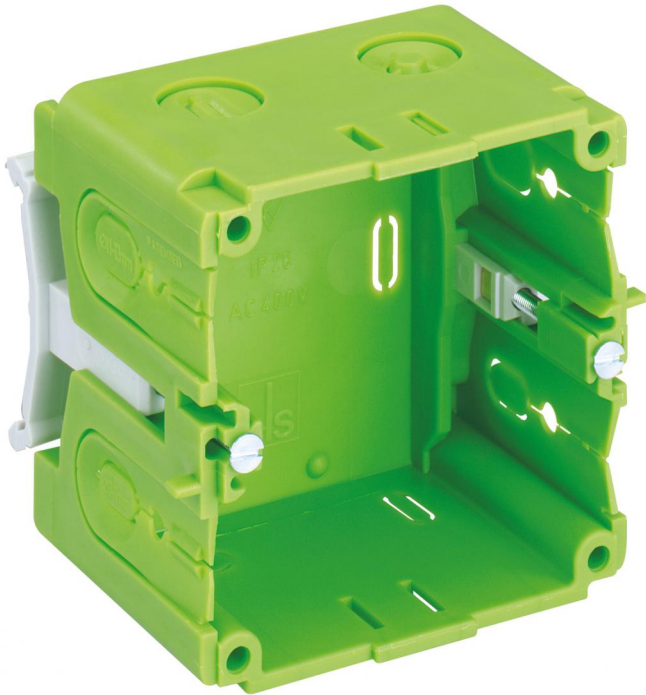

Channel installation box

KD 1 70/55 K2 gr

KD 1 70/55 K2 gr

Channel installation box

Productnumber: 37005501

Dimensions: 71 x 71 x 59 mm

Channel installation box, Rated insulation voltage:
400V AC, certified according to VDE (DIN EN
50085-1 (VDE 0604-1))

**for installation in Rehau wall trunking/device
installation ducts**

Technical Data

electrical characteristics

Rated insulation voltage AC:	400 V
------------------------------	-------

Colours

Cover colour:	green
---------------	-------

Dimensions

Width:	71 mm
--------	-------

Length:	71 mm
---------	-------

Height:	59 mm
---------	-------

Material characteristics

Industry quality:	no
-------------------	----

Halogen free:	no
---------------	----

Max. ambient temperature:	40 °C
---------------------------	-------

24h ambient temperature:	35 °C
--------------------------	-------

Material

Base unit material:	Polypropylene
---------------------	---------------