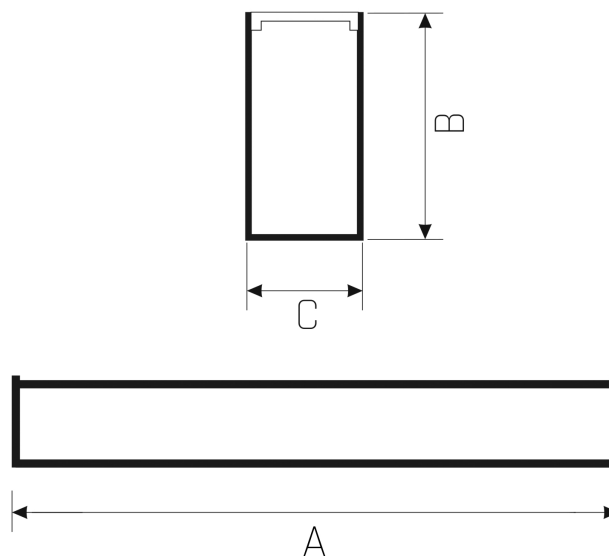

ALLDAY 7 ASYMETRIC

WQJP03409

LED luminaire ALLDAY 7 ASYMETRIC, with a power of 55 W, high light efficacy 150 lm/W. It is made of high-quality components, supported by a 5-year warranty. It shines with a warm light (3000K), which promotes relaxation and rest, making the illuminated room cosier. Narrow beam angle 60° gives directional light so that selected objects or surfaces can be better exposed. Suitable for both surface and suspended mounting.

Power	55 W	Voltage	230 V
Colour temperature	3000 K	Colour of light	WW
Beam angle	60 °	Degree of protection (IP)	IP20

Technical data

Code	WQJP03409
Power	55 W
Nominal current	263 mA
Voltage	230 V
Energy consumption	55 kWh/1000h
Frequency	50HZ Hz
Protection class	II
Power supply included	+
Manufacturer of power supply	TRIDONIC
Power factor	0.93
Useful luminous flux*	8250 lm (360°)
Luminous flux**	4675 lm (360°)
Lamp efficacy	150 lm/W
Colour temperature	3000 K
Colour of light	WW
Beam angle	60 °
RA	80
Light source included	+
Producer of LED diodes	OSRAM
Uniformity of color SDCM max	3
Dimmable	OPC
Working temperature range	-20/+40 °
Lifespan	50000 h
Housing material	Aluminum
Degree of protection (IP)	IP20
Colour	White
Dimension (AxBxC)	37x1145x115 mm
For use	Inside
Assembly method	On the ceiling, Suspended
Application	Inside
Made in	PL