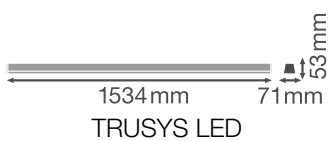

Dimensions & Weight

Length	1534.00 mm
Width	71.00 mm
Height	53.00 mm
Product weight	1800.00 g

Materials & Colors

Product color	Silver
Housing color	Silver
Body material	Aluminum
Cover material	Polymethylmethacrylate (PMMA)
Light emitting surface material	Polycarbonate (PC)