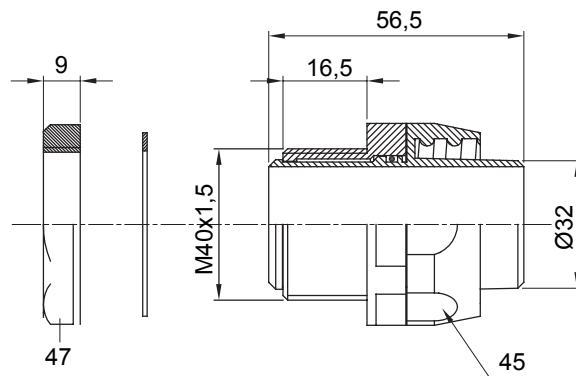

Product Data Sheet

DX54032

DF Range

Straight and revolving coupling device for sheath with IP54 protection degree.

Colour	Grey RAL 7035	IP degree	IP54
ISO pitch	M 40x1.5	Sheath Ø (mm)	32
Type of pitch	M40	Type	Revolving
Electrocod	210		

DIMENSIONAL

TECHNICAL SYMBOLOGY

IP

IP54

STANDARDS/APPROVALS