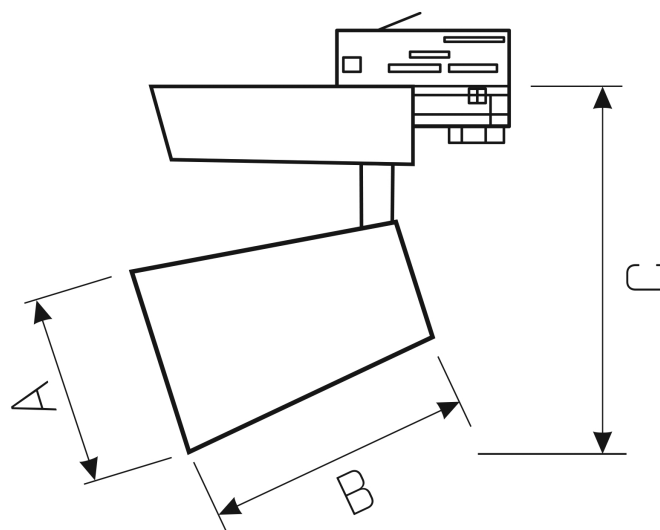

# ESTRA

WQJP05507

LED luminaire ESTRA, with a power of 27 W. It is made of high-quality components, supported by a 5-year warranty. Narrow beam angle 40° gives directional light so that selected objects or surfaces can be better exposed. Designed to be mounted on a track.

Power **27 W**  
Colour of light **MEAT**  
Degree of protection (IP) **IP20**

Voltage **230 V**  
Beam angle **40 °**

## Technical data

Code	WQJP05507
Power	27 W
Nominal current	129 mA
Voltage	230 V
Energy consumption	27 kWh/1000h
Frequency	50HZ Hz
Protection class	I
Power supply included	+
Manufacturer of power supply	TCI
Power factor	0.93
Useful luminous flux*	2295 lm (360°)
Luminous flux**	1890 lm (360°)
Lamp efficacy	85 lm/W
Colour of light	MEAT
Beam angle	40 °
RA	80
Light source included	+
Producer of LED diodes	CITIZEN
Uniformity of color SDCM max	3
Dimmable	OPC
Working temperature range	-20/+40 °
Lifespan	50000 h
Housing material	Aluminum
Degree of protection (IP)	IP20
Colour	White
Dimension (AxBxC)	109x130x190 mm
For use	Inside
Assembly method	on track
Application	Inside
Made in	PL