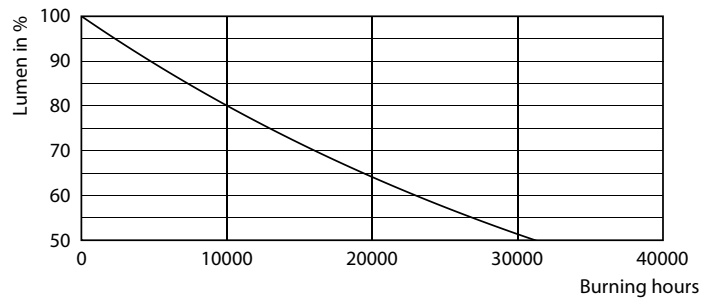

CorePro Plastic LEDcandles & lusters

Photometric data

Technical Parameters 43
Page 11

Lifetime

Life Expectancy Diagram - CorePro candle ND 2.8-25W E14 827 B35 FR

Lumen Maintenance Diagram - CorePro candle ND 2.8-25W E14 827 B35 FR