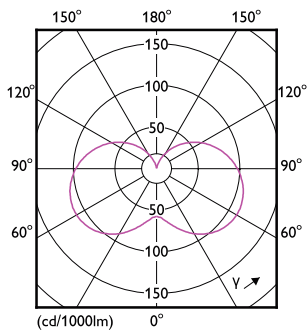

Product Data

Full product code	871951431240100
-------------------	-----------------

Order product name	CorePro candle ND 2.8-25W E14 827 B35 FR
Order code	929002966802
Numerator - Quantity Per Pack	1
Numerator - Packs per outer box	10
Material number (12NC)	929002966802
Full product name	CorePro candle ND 2.8-25W E14 827 B35 FR
EAN/UPC - Case	8719514312418

Dimensional drawing

Product	D	C
CorePro candle ND 2.8-25W E14 827 B35 FR	35 mm	106 mm

Photometric data

Light Distribution Diagram - CorePro candle ND 2.8-25W E14 827 B35 FR

Spectral Power Distribution Colour - CorePro candle ND 2.8-25W E14 827 B35 FR