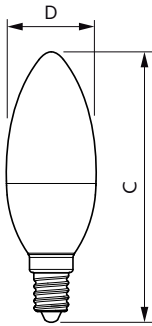

CorePro Plastic LEDcandles & lusters

Mechanical and Housing

Bulb Finish	Frosted
Bulb Shape	B35 [B 35mm]

Approval and Application

Energy Consumption kWh/1000 h	3 kWh
EPREL Registration Number	453,194
CE mark	Yes
EU RoHS compliant	Yes

Product Data

Full product code	871951431240100
-------------------	-----------------

Order product name	CorePro candle ND 2.8-25W E14 827 B35 FR
Order code	929002966802
Numerator - Quantity Per Pack	1
Numerator - Packs per outer box	10
Material number (12NC)	929002966802
Full product name	CorePro candle ND 2.8-25W E14 827 B35 FR
EAN/UPC - Case	8719514312418

Dimensional drawing

Product	D	C
CorePro candle ND 2.8-25W E14 827 B35 FR	35 mm	106 mm

Photometric data

Light Distribution Diagram - CorePro candle ND 2.8-25W E14 827 B35 FR

Spectral Power Distribution Colour - CorePro candle ND 2.8-25W E14 827 B35 FR