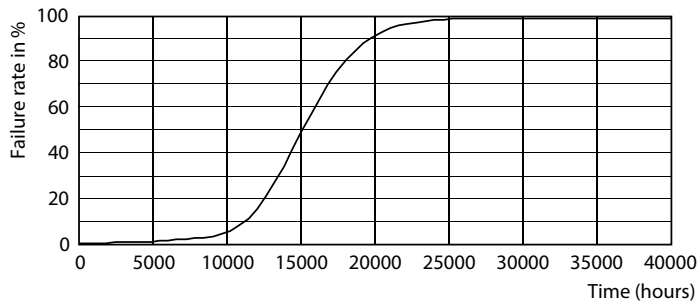

CorePro Plastic LEDcandles & lusters

Photometric data

Technical Parameters 43
Page 11

Lifetime

Life Expectancy Diagram - CorePro candle ND 2.8-25W E14 827 B35 FR

Lumen Maintenance Diagram - CorePro candle ND 2.8-25W E14 827 B35 FR