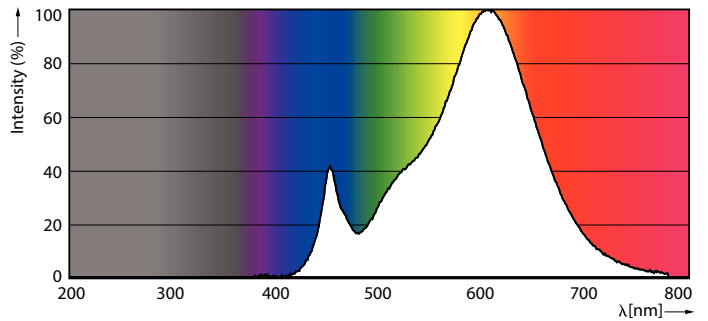

Product data

General Information	
Cap-Base	E14 [E14]
Nominal lifetime	15,000 hour(s)
Switching Cycle	50,000
Lighting Technology	LED
Light Technical	
Color Code	827 [CCT of 2700K]
Luminous Flux	250 lumen
Color Designation	Warm White (WW)
Correlated Color Temperature (Nom)	2700 K
Luminous Efficacy (rated) (Nom)	89.00 lm/W
Color Consistency	<6
Color rendering index (CRI)	80
LLMF At End Of Nominal Lifetime (Nom)	70 %

Dimensional drawing

Product	D	C
CorePro candle ND 2.8-25W E14 827 B35 FR	35 mm	106 mm

Photometric data

Light Distribution Diagram - CorePro candle ND 2.8-25W E14 827 B35 FR

Spectral Power Distribution Colour - CorePro candle ND 2.8-25W E14 827 B35 FR