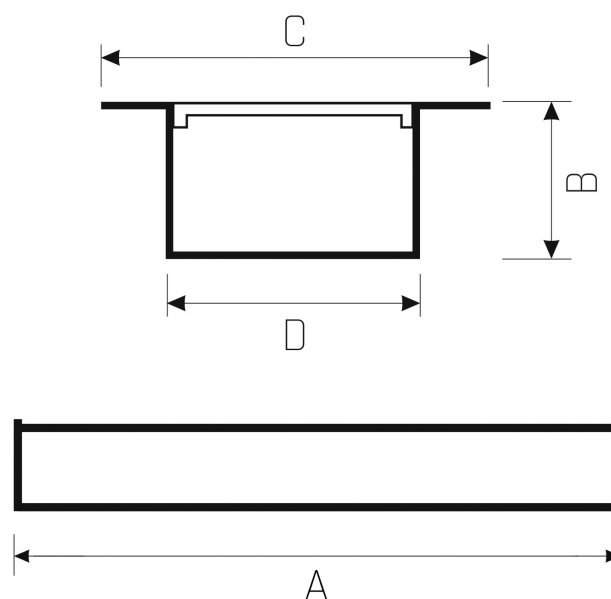

ALLDAY 2

WOJP00988

LED luminaire ALLDAY 2, with a power of 46 W, high light efficacy 145 lm/W. It is made of high-quality components, supported by a 5-year warranty. It shines with a warm light (3000K), which promotes relaxation and rest, making the illuminated room cosier. Designed for recessed mounting.

Power	46 W	Voltage	230 V
Colour temperature	3000 K	Colour of light	WW
Beam angle	110 °	Degree of protection (IP)	IP20

Technical data

Code	WQJP00988
Power	46 W
Nominal current	263 mA
Voltage	230 V
Energy consumption	46 kWh/1000h
Frequency	50HZ Hz
Protection class	II
Power supply included	+
Manufacturer of power supply	TRIDONIC
Power factor	0.93
Useful luminous flux*	6670 lm (360°)
Luminous flux**	4400 lm (360°)
Lamp efficacy	145 lm/W
Colour temperature	3000 K
Colour of light	WW
Beam angle	110 °
RA	80
Light source included	+
Producer of LED diodes	SPECTRUM
Uniformity of color SDCM max	3
Dimmable	OPC
Working temperature range	-20/+40 °
Lifespan	50000 h
Housing material	Aluminum
Degree of protection (IP)	IP20
Colour	White
Dimension (AxBxC)	44x1710x35 mm
Mounting hole	1700x33,5 mm
For use	Inside
Assembly method	Recessed
Application	Inside
Made in	PL