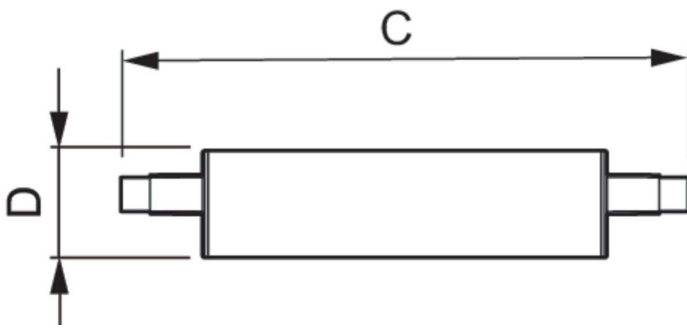

### Product data

General Information	
Cap-Base	R7s
Nominal lifetime	15,000 hour(s)
Switching Cycle	50,000
Lighting Technology	LED
Light Technical	
Color Code	830 [CCT of 3000K]
Luminous Flux	2,000 lm
Color Designation	White (WH)
Correlated Color Temperature (Nom)	3000 K
Luminous Efficacy (rated) (Nom)	142.86 lm/W
Color Consistency	<6
Color rendering index (CRI)	80
LLMF At End Of Nominal Lifetime (Nom)	70 %
Operating and Electrical	
Line Frequency	50 to 60 Hz
Input Frequency	50 to 60 Hz
Power Consumption	14 W
Lamp Current (Nom)	75 mA
Wattage Equivalent	120 W
Starting Time (Nom)	0.5 s

## Dimensional drawing

Product	D	C
CorePro LED linear D 14-120W R7S 118 830	29 mm	118 mm