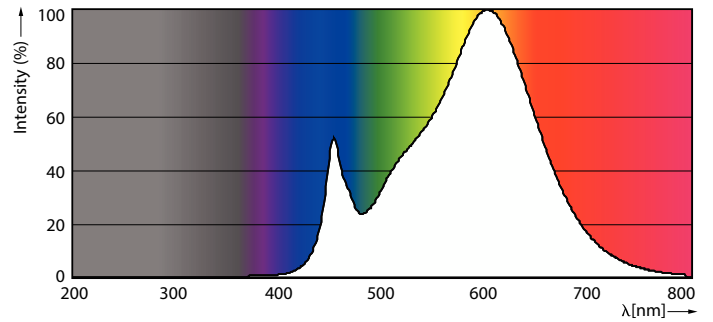

Photometric data

Spectral Power Distribution Colour - CorePro LED linear D 14-120W R7S 118 830