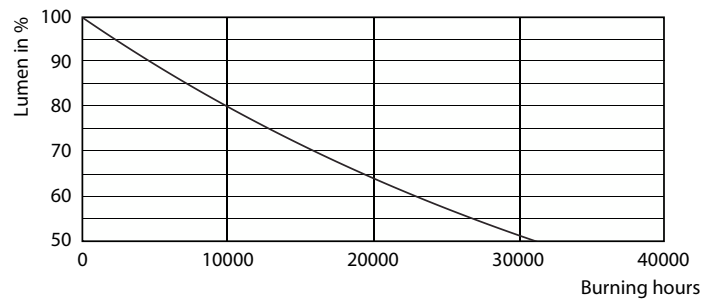

Lumen Maintenance Diagram - CorePro LED linear D 14-120W R7S 118 830