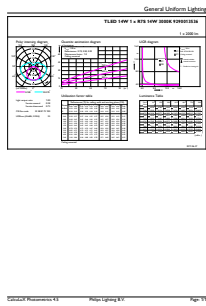

Photometric data

General uniform lighting - CorePro LED linear D 14-120W R7S 118 830