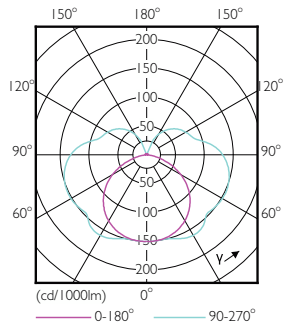

CorePro LEDlinear MV

Photometric data

Light Distribution Diagram - CorePro LED linear D 14-120W R7S 118 830