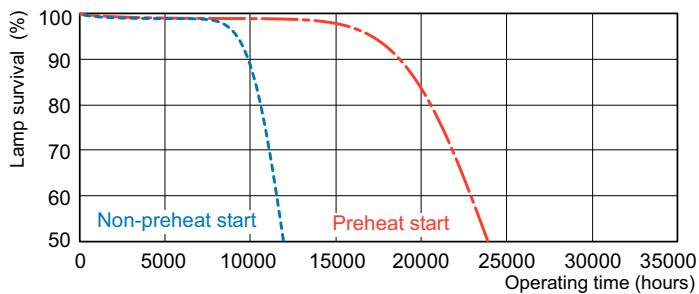

Product data

General Information		Operating and Electrical	
Cap-Base	G5 [G5]	Power Consumption	14.0 W
Features	na [Not Applicable]	Lamp Current (Nom)	0.165 A
Flux measurement reference	Sphere		
Light Technical		Controls and Dimming	
Color Code	830 [CCT of 3000K]	Dimmable	Yes
Luminous Flux	1,200 lumen		
Color Designation	Warm White (WW)	Mechanical and Housing	
Chromaticity Coordinate X (Nom)	0.44	Bulb Shape	T5 [16 mm (T5)]
Chromaticity Coordinate Y (Nom)	0.403		
Correlated Color Temperature (Nom)	3000 K	Approval and Application	
Luminous Efficacy (rated) (Nom)	86 lm/W	Mercury (Hg) Content (Nom)	1.2 mg
Color rendering index (CRI)	82	Energy Consumption kWh/1000 h	14 kWh
		EPREL Registration Number	423,443

Material number (12NC)	927926083055
Full product name	MASTER TL5 HE 14W/830 SLV/40
EAN/UPC - Case	8711500867469

Dimensional drawing

Product	D (max)	A (max)	B (max)	B (min)	C (max)
MASTER TL5 HE 14W/830 SLV/40	17 mm	549.0 mm	556.1 mm	553.7 mm	563.2 mm

Photometric data

Spectral Power Distribution Colour - MASTER TL5 HE 14W/830 SLV/40

Lifetime

Life Expectancy Diagram - MASTER TL5 HE 14W/830 SLV/40

Life Expectancy Diagram - MASTER TL5 HE 14W/830 SLV/40

MASTER TL5 High Efficiency