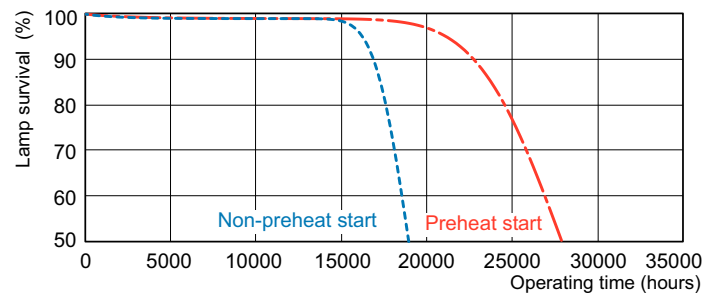

Photometric data

Spectral Power Distribution Colour - MASTER TL5 HE 14W/830 SLV/40

Lifetime

Life Expectancy Diagram - MASTER TL5 HE 14W/830 SLV/40

Life Expectancy Diagram - MASTER TL5 HE 14W/830 SLV/40

MASTER TL5 High Efficiency