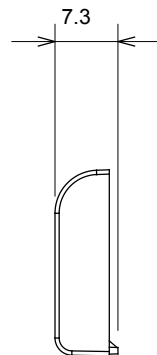

| Category       | Replaceable button key | Type                      | Interchangeable |
|----------------|------------------------|---------------------------|-----------------|
| Colour         | Glossy Titanium        | Description               | Keys 22x22 mm   |
| Standard       | EN 60669-1             | Thermo-pressure with ball | 125 °C          |
| Glow Wire Test | 850 °C                 | Symbol                    | Bell            |
| Material       | Technopolymer          | Electrocod                | 0130            |

### DIMENSIONAL