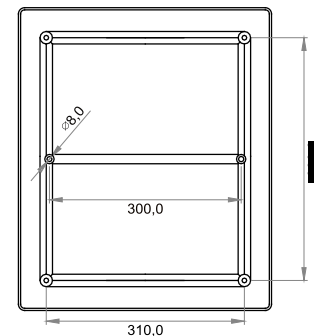

DIMENSIONAL

TECHNICAL SYMBOLOGY

IP
IP56

IK
IK08

GWT
650 °C

HF
HALOGEN FREE
Halogen-free in compliance with EN 60754-2

STANDARDS/APPROVALS

GEWISS S.p.A. Via A. Volta, 1
24069 Cenate Sotto - Bergamo - Italy
tel. +39 035 94 61 11 fax +39 035 94 69 09

www.gewiss.com
sat@gewiss.com
Last update 20/04/2023

Data, measures, designs and pictures are shown only as informative purposes, and could be changed without previous notice