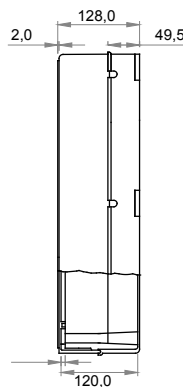

DIMENSIONAL

TECHNICAL SYMBOLOGY

IP
IP56

IK
IK08

GWT
650 °C

HF
HALOGEN FREE
Halogen-free in compliance with EN 60754-2

STANDARDS/APPROVALS

GEWISS S.p.A. Via A. Volta, 1
24069 Cenate Sotto - Bergamo - Italy
tel. +39 035 94 61 11 fax +39 035 94 69 09

www.gewiss.com
sat@gewiss.com
Last update 20/04/2023

Data, measures, designs and pictures are shown only as informative purposes, and could be changed without previous notice