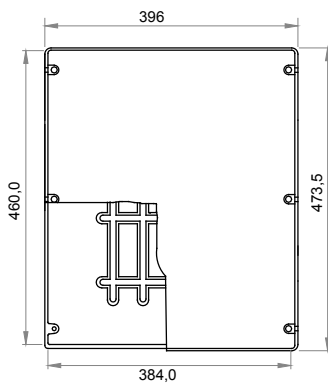

Insulation class	II (according to IEC 61140 standards)	Colour	Grey RAL 7035
IP degree	IP56	Material	Technopolymer GWPLAST 120
Mechanical resistance	IK08	Internal dim. LxHxD (mm)	460x380x120
Max Ø holes possible	48 mm	Lid screws (no. and type)	6 insul. sealable hinged
Application	Industrial uses	Glow Wire Test	650 °C
Lid	Plain screwed	Operating temperature	-25 +60 °C
Type of material	Halogen-free in compliance with EN 60754-2	Electrocod	02211
Thermo-pressure with ball	110 °C	Torque screws tightening	1.8 Newton/meter
Walls	Smooth	Accessories for insulation restoring	GW44621

BEHAVIOUR WITH CHEMICAL AND ATMOSPHERIC AGENTS

Saline solution	Acids		Bases		Solvents				Mineral oil	UV rays
	Concentrated	Diluted	Concentrated	Diluted	Hexane	Benzol	Acetone	Alcohol		
Resistant	Not resistant	Limited resistance	Not resistant	Limited resistance	Limited resistance	Not resistant	Not resistant	Limited resistance	Limited resistance	Limited resistance

DIMENSIONAL

TECHNICAL SYMBOLOGY

IP
IP56

IK
IK08

GWT
650 °C

HF
HALOGEN FREE
Halogen-free in compliance with EN 60754-2

STANDARDS/APPROVALS

GEWISS S.p.A. Via A. Volta, 1
24069 Cenate Sotto - Bergamo - Italy
tel. +39 035 94 61 11 fax +39 035 94 69 09

www.gewiss.com
sat@gewiss.com
Last update 20/04/2023

Data, measures, designs and pictures are shown only as informative purposes, and could be changed without previous notice