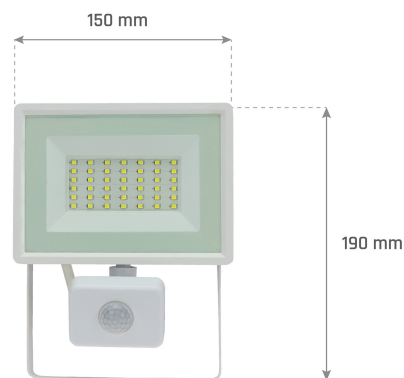

NOCTIS LUX 3

SLI029054CW_CZUJNIK_PW

See
more

Floodlight NOCTIS LUX 3, with a power of 30 W. It has a high IP44 rating, making it ideal for use in areas of high humidity. IK07 class provides impact resistance. It shines with a cold light (6000K). Designed for surface mounting.

IP44

IK07

| | | | |
|-----------------|-----------------------|---------------------------|---------------|
| Power | 30 W | Voltage | 230 V |
| Luminous flux* | 2900 lm (120°) | Colour temperature | 6000 K |
| Colour of light | CW | Beam angle | 100 ° |
| IK | 07 | Degree of protection (IP) | IP44 |

Technical data

| | |
|------------------------------|------------------------|
| Code | SLI029054CW_CZUJNIK_PW |
| Power | 30 W |
| Nominal current | 130 mA |
| Voltage | 230 V |
| Energy consumption | 30 kWh/1000h |
| Frequency | 50HZ Hz |
| Protection class | I |
| Power supply included | + |
| Power factor | 0.9 |
| Useful luminous flux* | 2900 lm (120°) |
| Luminous flux** | 2900 lm (360°) |
| Lamp efficacy | 97 lm/W |
| Colour temperature | 6000 K |
| Colour of light | CW |
| Beam angle | 100 ° |
| RA | >70 |
| Uniformity of color SDCM max | 5 |
| Dimmable | No |
| Working temperature range | -20/+40 ° |
| Lifespan | 17000 h |
| Housing material | Aluminum, GLASS |
| IK | 07 |
| Degree of protection (IP) | IP44 |
| Colour | White |
| Dimension (AxBxC) | 150x190x53 mm |
| For use | Outside |
| Assembly method | On the ceiling |
| Application | EXT |
| Made in | PRC |