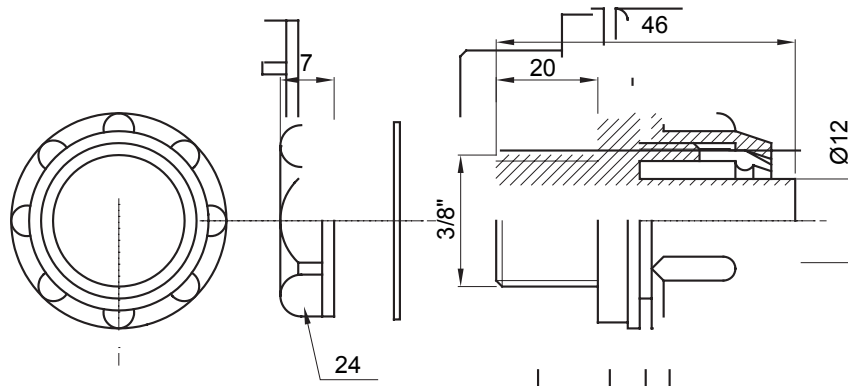

Straight and revolving coupling device for sheath with IP54 protection degree.

Colour	Grey RAL 7035	IP degree	IP54
GAS pitch	3/8"	Sheath Ø (mm)	12
Type	Fixed	Electrocod	210

### DIMENSIONAL