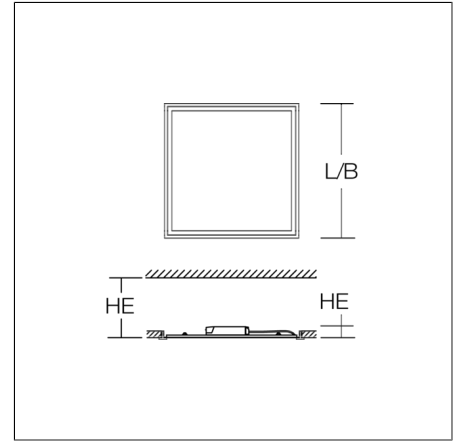

Highly economical recessed luminaire with progressive LED technology. Frame made of aluminium, powder-coated. Diffuser plastic microprismatic. Lightguide and diffuser made of non-yellowing plastic (PMMA). Lateral light emission (RZB SIDELITE® technology) for homogeneous light distribution. Tunable white versions, dynamically adjustable from 2700 K to 6500 K. External driver. External driver with simple plug-in locking system. With Casambi smart+free Bluetooth® control for wireless network and operation using Android / iOS devices, free app available for download. Luminaire can be used with accessories (to be ordered separately) as recessed or surface mounting luminaire. Perfect for office areas ($UGR \leq 19$) and environments with computer screens in accordance with EN 12464-1. Ideal for use as part of the Human Centric Lighting concept in connection with RZB light management systems. Qualified for use in the food and drink industry.