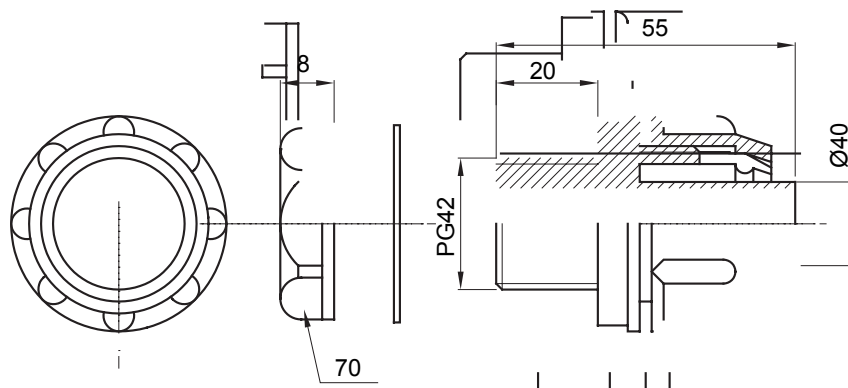

Product Data Sheet

DX56440

DF Range

Straight and revolving coupling device for sheath with IP54 protection degree.

Colour	Grey RAL 7035	IP degree	IP54
PG pitch	42	Sheath Ø (mm)	40
Type	Fixed	Electrocod	210

DIMENSIONAL

TECHNICAL SYMBOLOGY

IP

IP54

STANDARDS/APPROVALS