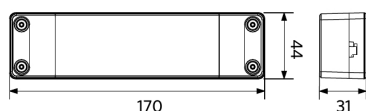

## Maatschets (mm)

LEDPanelRc-S5 Sq595

LEDPanelRc-S5 Re295

LEDPanelRc-S5  
Driver On/Off

LEDPanelRc-S5  
Driver Dim

LEDPanelRc-S5  
Driver Tunable White