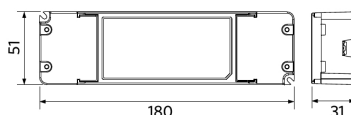

## Maatschets (mm)

LEDPanelRc-S5 Sq595

LEDPanelRc-S5 Re295

LEDPanelRc-S5  
Driver On/Off

LEDPanelRc-S5  
Driver Dim

LEDPanelRc-S5  
Driver Tunable White