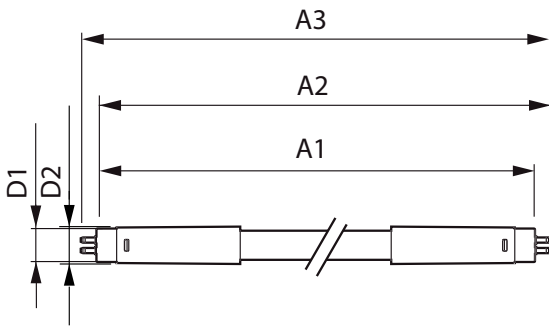

### Product data

General information	
Cap-Base	G5 [ G5]
EU RoHS compliant	Yes
Nominal Lifetime (Nom)	50000 h
Switching Cycle	200000X
Technical Type	20-35W
Flux measurement reference	Sphere

Light technical	
Color Code	840 [ CCT of 4000K]
Beam Angle (Nom)	200 °
Luminous Flux (Nom)	3000 lm
Color Designation	Cool White (CW)
Correlated Color Temperature (Nom)	4000 K
Luminous Efficacy (rated) (Nom)	150.00 lm/W
Color Consistency	<6
Color Rendering Index (Nom)	80

# MASTER LEDtube Mains T5

T-Case Maximum (Nom)	75 °C
<b>Controls and dimming</b>	
Dimmable	No
<b>Mechanical and housing</b>	
Bulb Finish	Frosted
Bulb Material	Glass
Product Length	1500 mm
Bulb Shape	Tube, double-ended
<b>Approval and application</b>	
Energy Efficiency Class	D
Energy Saving Product	Yes
Approval Marks	RoHS compliance CE marking KEMA Keur certificate

## Dimensional drawing

MASTER LEDtube 1500mm HE 20W 840 T5

Product	D1	D2	A1	A2	A3
MASTER LEDtube 1500mm HE 20W 840 T5	15.8 mm	19 mm	1449 mm	1454.9 mm	1463.2 mm