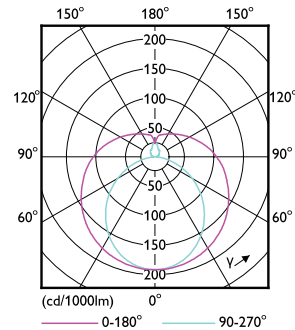

LEDtube MAS 8W G5 1000lm