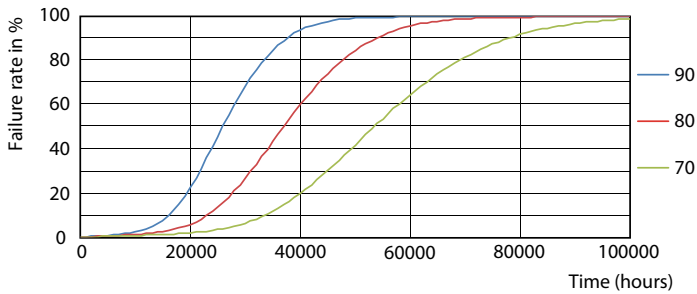

MASTER LEDtube Mains T5

Photometric data

© 2022 Philips Lighting B.V. Page 11 of 11

LEDtube MAS 20W G5 3000lm 840

Lifetime

LEDtube MAS 1 26W 50K FailureRate-LED