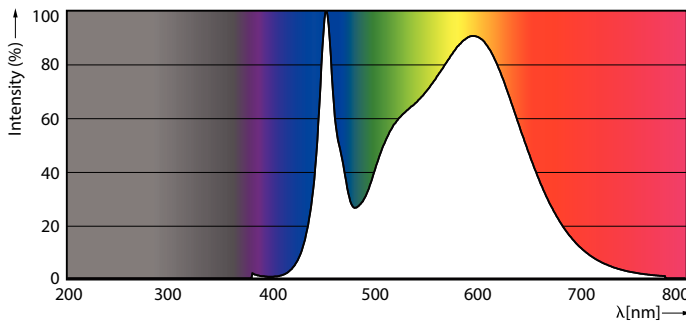

Photometric data

LEDtube MAS 16,5W G5 2500lm 840