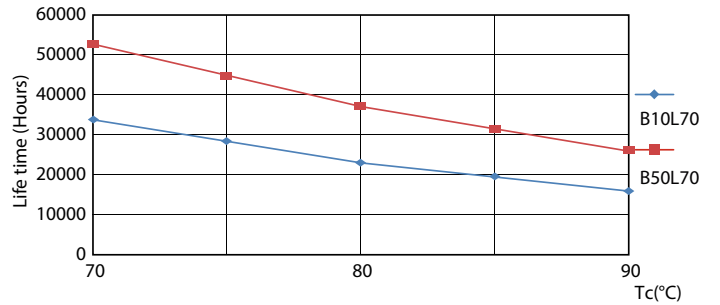

LEDtube MAS 1 26W 50K LifetimeVsTc-LED

MASTER LEDtube Mains T5

Photometric data

© 2022 Philips Lighting B.V. Page 11 of 11

LEDtube MAS 20W G5 3000lm 840

Lifetime