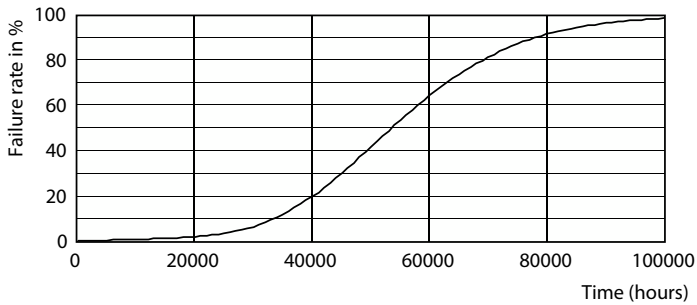

MASTER LEDtube Mains T5

Photometric data

© 2022 Philips Lighting B.V. Page 11 of 11

LEDtube MAS 20W G5 3000lm 840

Lifetime

Life Expectancy Diagram