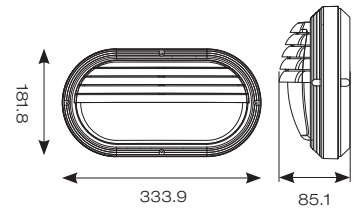

Sorrento CCT

- Shallow depth IP65 polycarbonate 2-In-1 LED bulkhead suitable for external commercial applications
- Internal CCT selector switch allows the installer to choose the CCT between 3000K and 4000K
- Supplied with both plain and louvred eyelid covers
- Non-dimmable

Black
Fitted with Plain Cover

White
Fitted with Plain Cover

Black
Fitted with Louvred Eyelid Cover

White
Fitted with Louvred Eyelid Cover

INPUT	HERTZ	TEMP	LIFETIME (HRS)	CRI	SDCM	BEAM ANGLE	CLASS	IP	IK
230V	50/60Hz	0°C to 25°C	L70 56,000	Ra 80	6	115°	2	IP65	IK08