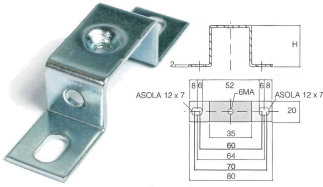

**Flat**  
bracket 20x80xH25mm for DIN rail fixing

<b>Series</b>	ACI
<b>Code</b>	Z121214
<b>Type</b>	ACI121214
<b>HS code</b>	72166190

TECHNICAL DATA	
<b>Typology</b>	Bracket for rail fixing
<b>Sub-typology</b>	Plain bracket
<b>Colour</b>	-
<b>Package qty.</b>	20
<b>Material</b>	zinc-plated steel
<b>Width (pitch)</b>	20 mm
<b>Length</b>	80 mm
<b>Height</b>	25
<b>Center-to-center distance</b>	94
<b>Hole</b>	M6

**Correlations**

PR001, PR901, PR004, PR904, PR002, PR003, PR903, PR005, PR905, PR007, PR907, PR006, PR906, PR009, PR909, PR010, PR910, Z121123, Z121118, Z121119, Z121121, Z121026, Z121221, Z121307

**DESCRIZIONE DEL PRODOTTO**

ACI121214 Flat bracket 20x80xH25mm for DIN rail fixing