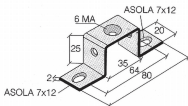

DESCRIZIONE DEL PRODOTTO

ACI121214 Flat bracket 20x80xH25mm for DIN rail fixing