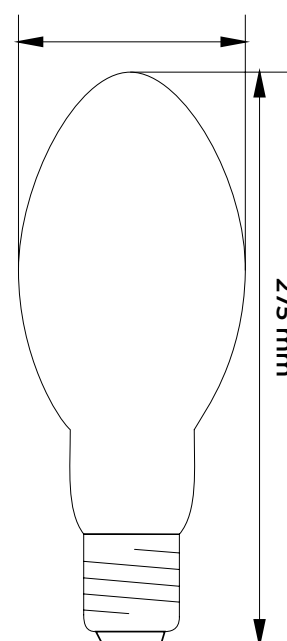

APPLICATIONS

All outdoor applications, factories, transport sector and industrial area lighting

121 mm