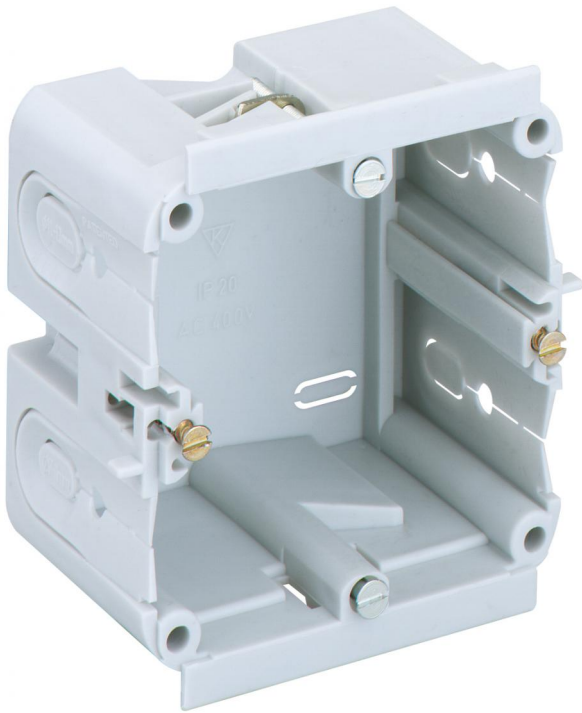

Channel installation box

## **KD 1 70/47 F1 gr**

### **KD 1 70/47 F1 gr**

**Channel installation box**

Productnumber: 36110701

Dimensions: 80 x 79 x 47 mm

Channel installation box, Rated insulation voltage:  
400V AC, certified according to VDE (DIN EN  
50085-1 (VDE 0604-1))

### Dimensions

---

Width:	80 mm
--------	-------

---

Length:	79 mm
---------	-------

---

Height:	47 mm
---------	-------

---