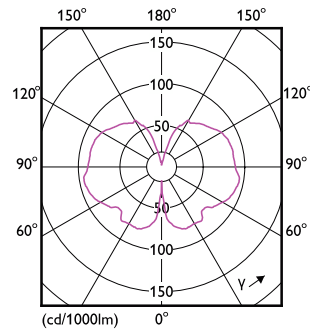

Application Conditions

can it be used in closed luminaires	No
-------------------------------------	----

Product Data

Order product name	LED giant 20W E27 A160 1800K smoky D
Full product name	LED giant 20W E27 A160 1800K smoky D
Full product code	871951431537200
Order code	929002982501
Material Nr. (12NC)	929002982501
Numerator - Quantity Per Pack	1
EAN/UPC - Product/Case	8719514315372
Numerator - Packs per outer box	2
EAN/UPC - Case	8719514315389

Dimensional drawing

Product	D	C
LED giant 20W E27 A160 1800K smoky D	162 mm	293 mm

Photometric data

Spectral Power Distribution Colour - LED giant 20W E27 A160 1800K smoky D

Light Distribution Diagram - LED giant 20W E27 A160 1800K smoky D