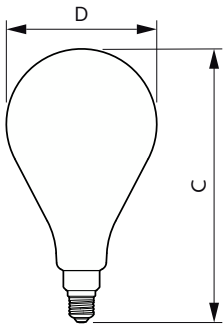

Application Conditions

can it be used in closed luminaires	No
-------------------------------------	----

Product Data

Order product name	LED giant 20W E27 A160 1800K smoky D
Full product name	LED giant 20W E27 A160 1800K smoky D
Full product code	871951431537200
Order code	929002982501
Material Nr. (12NC)	929002982501
Numerator - Quantity Per Pack	1
EAN/UPC - Product/Case	8719514315372
Numerator - Packs per outer box	2
EAN/UPC - Case	8719514315389

Dimensional drawing

Product	D	C
LED giant 20W E27 A160 1800K smoky D	162 mm	293 mm

Photometric data

Spectral Power Distribution Colour - LED giant 20W E27 A160 1800K smoky D

Light Distribution Diagram - LED giant 20W E27 A160 1800K smoky D