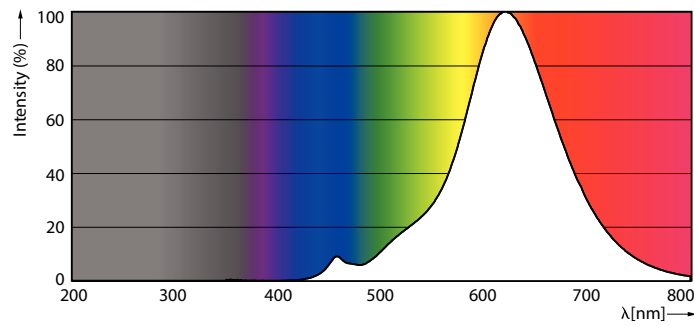

Product data

General Information	
Cap-Base	E27
Nominal lifetime	15,000 hour(s)
Switching Cycle	20,000
Rated Lifetime (Hours)	15,000 hour(s)
Lighting Technology	LED
Light Technical	
Color Code	818 [CCT of 1800K]
Color Code	818 [CCT of 1800K]
Luminous Flux	200 lm
Color Designation	1800
Correlated Color Temperature (Nom)	1800 K
Luminous Efficacy (rated) (Nom)	30 lm/W
Color Consistency	<6
Color rendering index (CRI)	80
LLMF At End Of Nominal Lifetime (Nom)	70 %
Photobiological safety according to EN 62471	RG1

Approval and Application

Energy Consumption kWh/1000 h	7 kWh
CE mark	Yes
EU RoHS compliant	Yes
EyeComfort	Yes
LED Innovations	EyeComfort
Flickering value (PstLM) - Flickering value as per EN 61000-3-3	1
Stroboscopic effect visibility measure (SVM)	0.4
Ambient temperature range	-20 to +45 °C

Application Conditions

can it be used in closed luminaires	No
-------------------------------------	----

Product Data

Order product name	LED giant 20W E27 A160 1800K smoky D
Full product name	LED giant 20W E27 A160 1800K smoky D
Full product code	871951431537200
Order code	929002982501
Material Nr. (12NC)	929002982501
Numerator - Quantity Per Pack	1
EAN/UPC - Product/Case	8719514315372
Numerator - Packs per outer box	2
EAN/UPC - Case	8719514315389

Dimensional drawing

Product	D	C
LED giant 20W E27 A160 1800K smoky D	162 mm	293 mm

Photometric data

Spectral Power Distribution Colour - LED giant 20W E27 A160 1800K smoky D

Light Distribution Diagram - LED giant 20W E27 A160 1800K smoky D